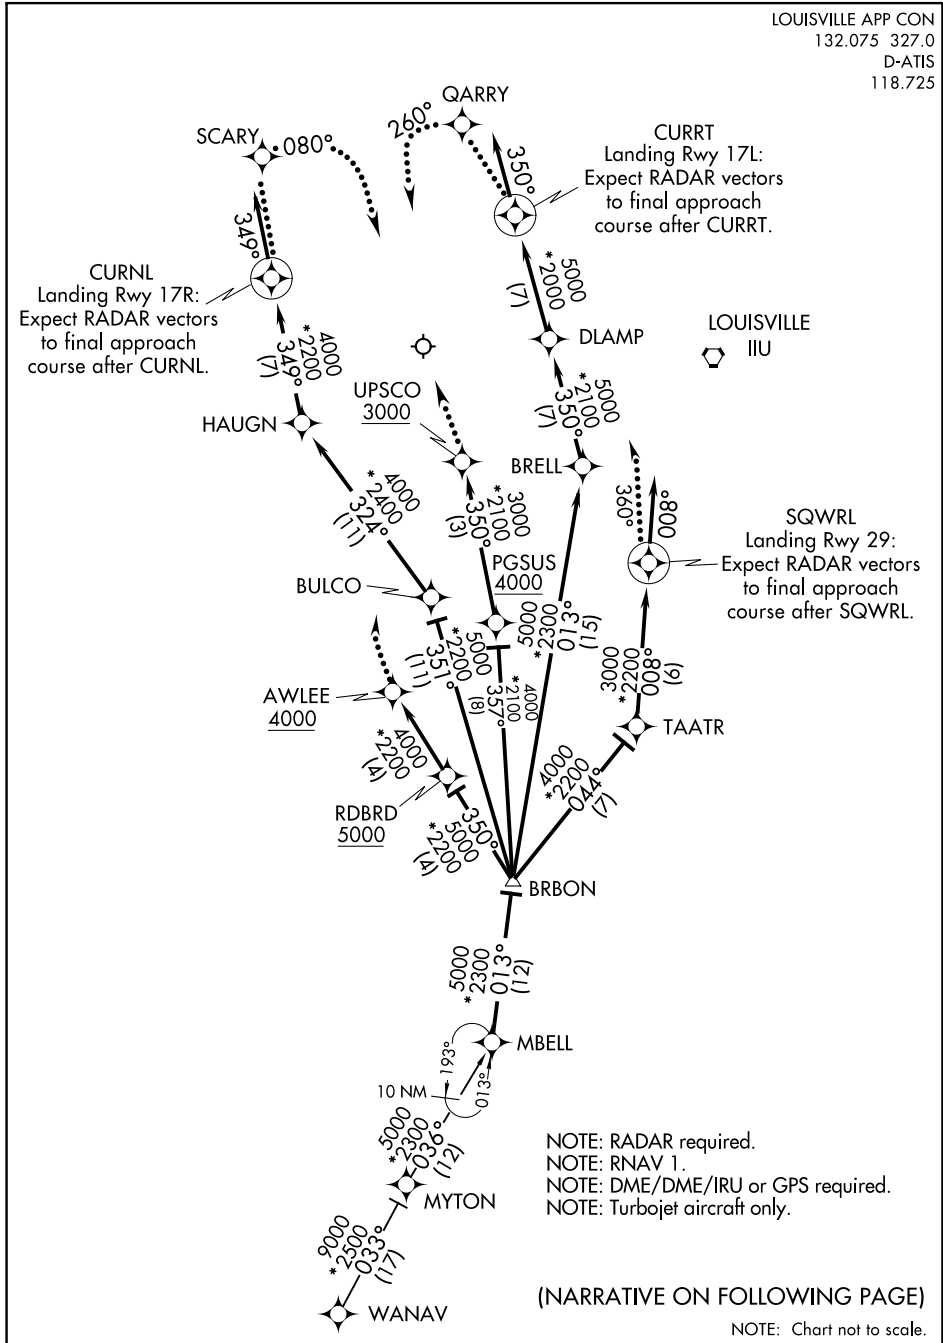

(MBELL.MBELL4) 19227

AL-239 (FAA)

LOUISVILLE MUHAMMAD ALI INTL (SDF)
LOUISVILLE, KENTUCKY

MBELL FOUR ARRIVAL (RNAV)

LOUISVILLE APP CON
132.075 327.0
D-ATIS
118.725

SE-1, 16 MAY 2024 to 13 JUN 2024

SE-1, 16 MAY 2024 to 13 JUN 2024

MBELL FOUR ARRIVAL (RNAV)

(MBELL.MBELL4) 15AUG19

LOUISVILLE, KENTUCKY
LOUISVILLE MUHAMMAD ALI INTL (SDF)