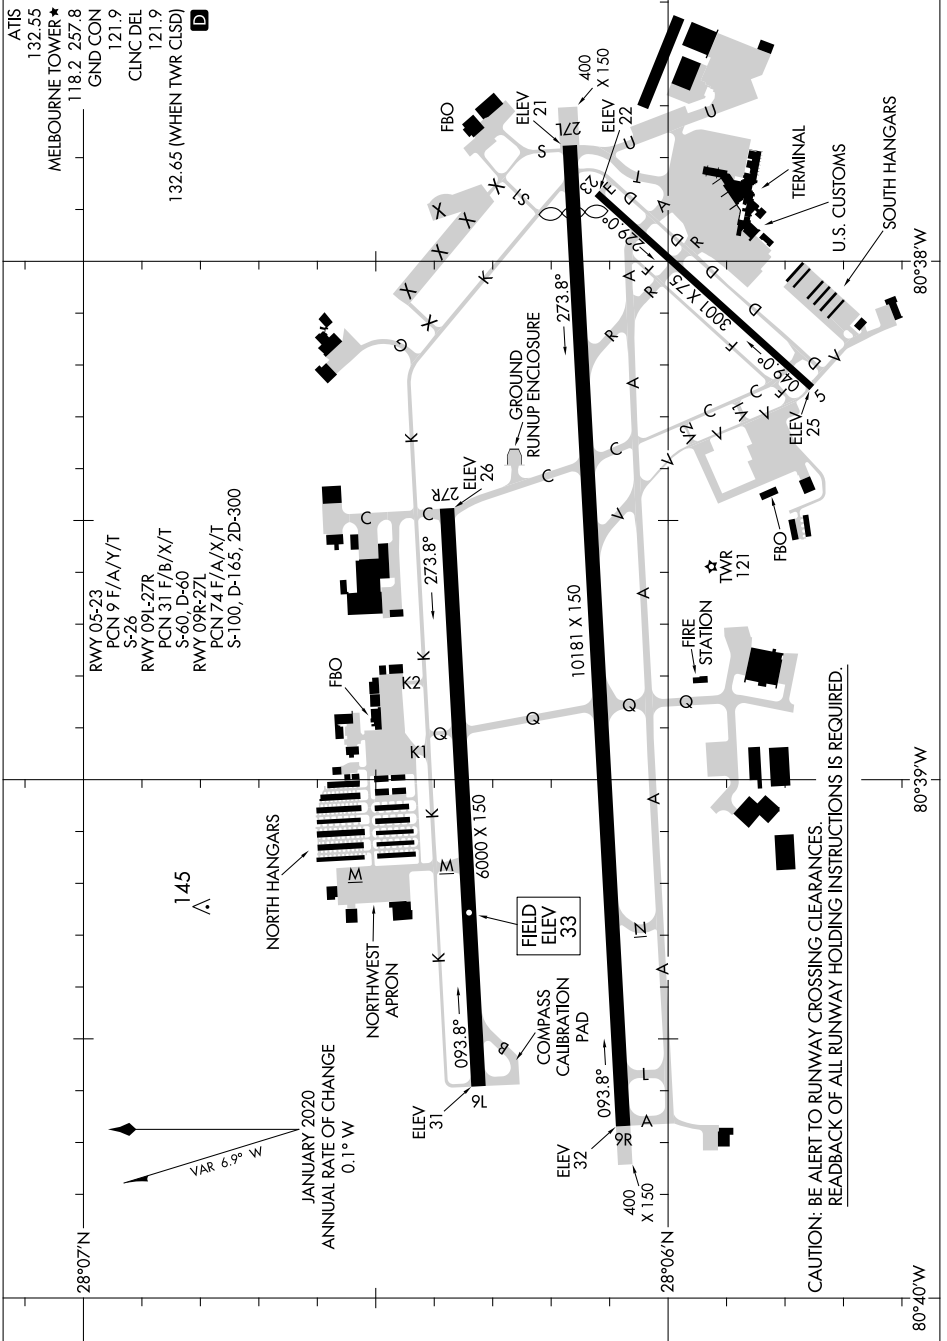

AIRPORT DIAGRAM

AL-252 (FAA)

MELBOURNE ORLANDO INTL (MLB)
MELBOURNE, FLORIDA

SE-3, 16 MAY 2024 to 13 JUN 2024

SE-3, 16 MAY 2024 to 13 JUN 2024