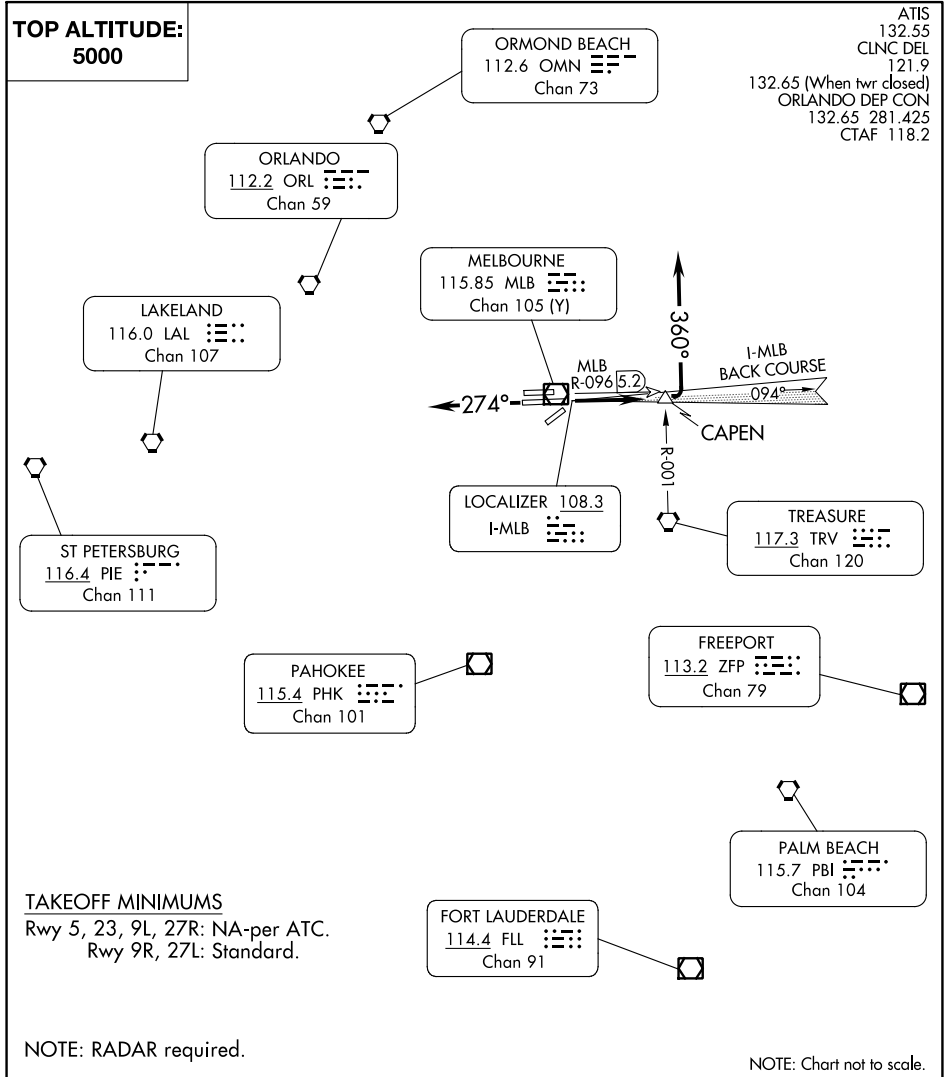

(MLB7.MLB) 24081

AL-252 (FAA)

MELBOURNE ORLANDO INTL (MLB)

# MELBOURNE SEVEN DEPARTURE

MELBOURNE, FLORIDA

SE-3, 16 MAY 2024 to 13 JUN 2024

SE-3, 16 MAY 2024 to 13 JUN 2024

**DEPARTURE ROUTE DESCRIPTION**

TAKEOFF RUNWAY 9R: Climb on MLB VOR/DME R-096 to CAPEN INT/MLB VOR/DME 5.2 DME, then turn left heading 360°, thence. . . .

TAKEOFF RUNWAY 27L: Climb heading 274°, thence. . . .

. . . .all aircraft expect RADAR vectors to join assigned route. Maintain 5000 or assigned altitude. Expect clearance to filed altitude/flight level 10 minutes after departure.

# MELBOURNE SEVEN DEPARTURE

(MLB7.MLB) 19JUL18

MELBOURNE, FLORIDA  
MELBOURNE ORLANDO INTL (MLB)