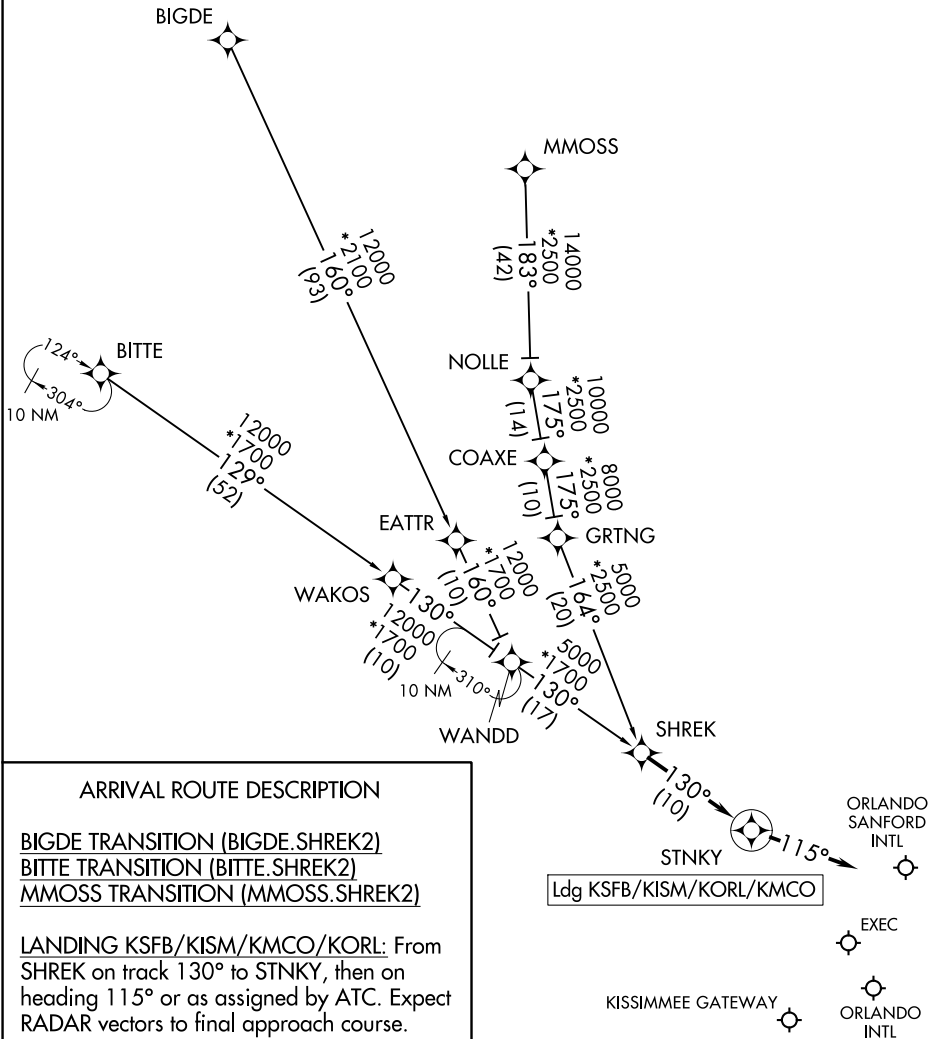

SHREK TWO ARRIVAL (RNAV)

ORLANDO, FLORIDA

RNAV 1 - DME/DME/IRU or GPS.

RADAR required.

ORLANDO APP CON 134.05 339.8
 JACKSONVILLE APP CON 128.675 263.05
 ISM ATIS 128.775
 ORL ATIS 127.25
 SFB ATIS 125.975
 MCO D-ATIS ARR 121.25

NOTE: Jets landing ISM and ORL, ATC assigned only.
 NOTE: Turboprops and props only landing MCO.
 NOTE: Landing all airports, expect RADAR vectors after STINKY.

NOTE: Chart not to scale.

SHREK TWO ARRIVAL (RNAV)

(SHREK.SHREK2) 02DEC21

ORLANDO, FLORIDA

SE-3, 16 MAY 2024 to 13 JUN 2024

SE-3, 16 MAY 2024 to 13 JUN 2024