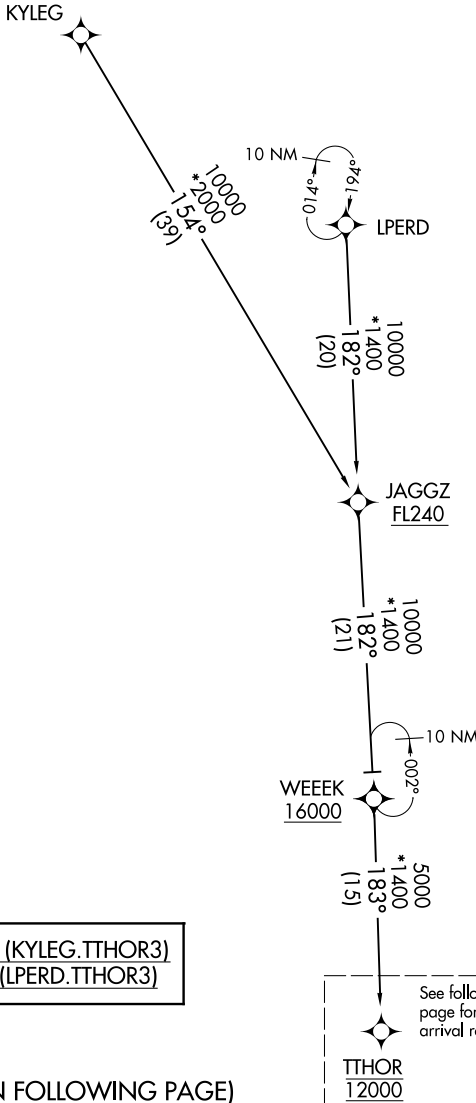

TTHOR THREE ARRIVAL (RNAV) Transition Routes

ORLANDO, FLORIDA

ORLANDO APP CON  
 119.775 351.9  
 DAYTONA APP CON  
 118.85 353.825  
 DAB ATIS  
 132.875  
 EVB ATIS  
 124.625  
 LEE ATIS  
 134.325  
 ORL ATIS  
 127.25  
 OMN ATIS  
 118.475  
 SFB ATIS  
 125.975

RNAV 1 - DME/DME/IRU or GPS.  
 RADAR required.

NOTE: Jet and turboprop aircraft only.

KYLEG TRANSITION (KYLEG.TTHOR3)  
 LPERD TRANSITION (LPERD.TTHOR3)

See following page for arrival routes.  
 TTHOR 12000

(CONTINUED ON FOLLOWING PAGE)

NOTE: Chart not to scale.

SE-3, 16 MAY 2024 to 13 JUN 2024

SE-3, 16 MAY 2024 to 13 JUN 2024