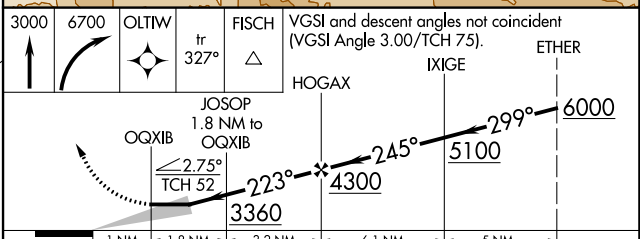

MISSED APPROACH: Climb to 3000 then climbing right turn to 6700 direct OLTW and on track 327° to FISCH and hold, continue climb-in-hold to 6700.

ATIS 118.275	JOSHUA APP CON 124.55 363.0	PALMDALE TOWER * 123.7 (CTAF) 0 317.6	GND CON 121.9 317.6
------------------------	---------------------------------------	--	-------------------------------

SW-3, 16 MAY 2024 to 13 JUN 2024

SW-3, 16 MAY 2024 to 13 JUN 2024

ELEV 2543	TDZE 2498
-----------	-----------

	1 NM	1.8 NM	3.2 NM	6.1 NM	5 NM	
CATEGORY	A	B	C	D		
LP MDA		2780-1¼	282 (300-1¼)			
LNAV MDA		2860-1¼	362 (400-1¼)			
C CIRCLING	3020-1¼ 477 (500-1¼)	3060-1¼ 517 (600-1¼)	3140-1½ 597 (600-1½)	3740-3		