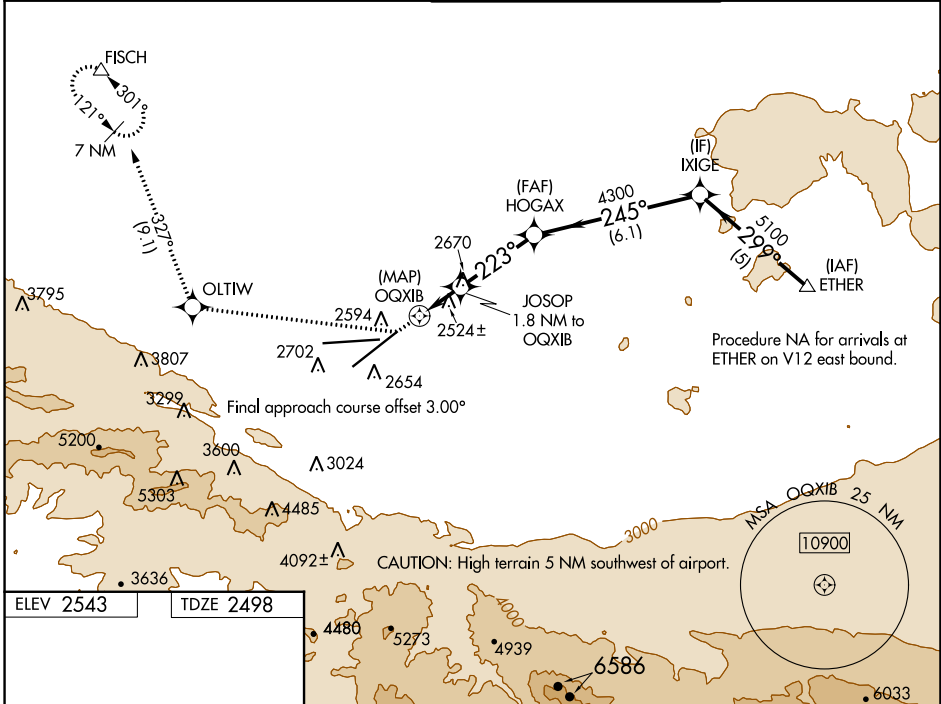

WAAS CH 45741 W 22A	APP CRS 223°	Rwy ldg 12001 TDZE 2498 Apt Elev 2543
---	------------------------	--

RNAV (GPS) RWY 22

PALMDALE USAF PLANT 42 (PMD)

⚠ Circling NA for Cats C and D south of Rwy 4 and 25.
DME/DME RNP-0.3 NA.

MISSED APPROACH: Climb to 3000 then climbing right turn to 6700 direct OLTW and on track 327° to FISCH and hold, continue climb-in-hold to 6700.

ATIS 118.275	JOSHUA APP CON 124.55 363.0	PALMDALE TOWER * 123.7 (CTAF) 0 317.6	GND CON 121.9 317.6
------------------------	---------------------------------------	--	-------------------------------

SW-3, 16 MAY 2024 to 13 JUN 2024

SW-3, 16 MAY 2024 to 13 JUN 2024

ELEV 2543	TDZE 2498
-----------	-----------

	1 NM	1.8 NM	3.2 NM	6.1 NM	5 NM	
CATEGORY	A	B	C	D		
LP MDA		2780-1¼	282 (300-1¼)			
LNAV MDA		2860-1¼	362 (400-1¼)			
C CIRCLING	3020-1¼ 477 (500-1¼)	3060-1¼ 517 (600-1¼)	3140-1½ 597 (600-1½)	3740-3		