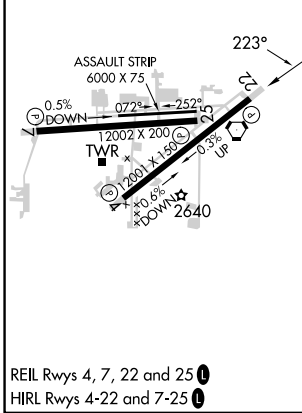

WAAS CH 45741 W 22A	APP CRS 223°	Rwy ldg 12001 TDZE 2498 Apt Elev 2543
---	------------------------	--

RNAV (GPS) RWY 22

PALMDALE USAF PLANT 42 (PMD)

⚠ Circling NA for Cats C and D south of Rwy 4 and 25.
DME/DME RNP-0.3 NA.

MISSED APPROACH: Climb to 3000 then climbing right turn to 6700 direct OLTW and on track 327° to FISCH and hold, continue climb-in-hold to 6700.

ATIS 118.275	JOSHUA APP CON 124.55 363.0	PALMDALE TOWER * 123.7 (CTAF) 0 317.6	GND CON 121.9 317.6
------------------------	---------------------------------------	--	-------------------------------

SW-3, 16 MAY 2024 to 13 JUN 2024

SW-3, 16 MAY 2024 to 13 JUN 2024

ELEV 2543	TDZE 2498
-----------	-----------

	1 NM	1.8 NM	3.2 NM	6.1 NM	5 NM	
CATEGORY	A	B	C	D		
LP MDA		2780-1¼	282 (300-1¼)			
LNAV MDA		2860-1¼	362 (400-1¼)			
C CIRCLING	3020-1¼ 477 (500-1¼)	3060-1¼ 517 (600-1¼)	3140-1½ 597 (600-1½)	3740-3		