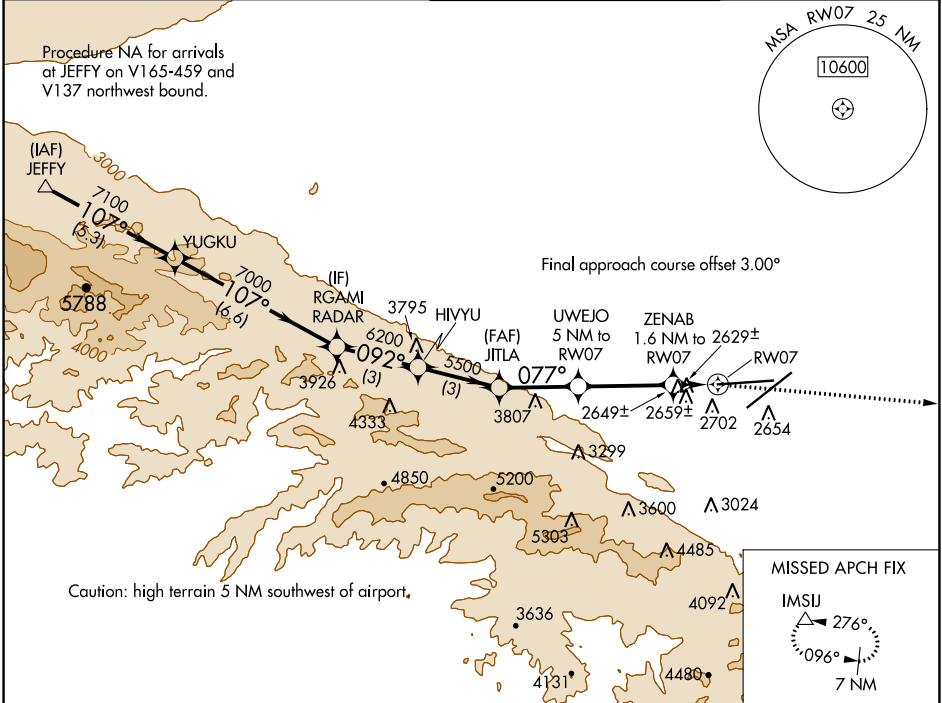

WAAS CH 53441 W07A	APP CRS 077°	Rwy ldg 12002 TDZE 2540 Apt Elev 2543
--	------------------------	--

RNAV (GPS) RWY 7

PALMDALE USAF PLANT 42 (PMD)

RNP APCH.
 Circling NA for Cats C and D south of Rws 4 and 25.

MISSED APPROACH: Climbing right turn to 7000 direct IMSJ and hold.

ATIS 118.275	JOSHUA APP CON 124.55 363.0	PALMDALE TOWER * 123.7 (CTAF) 0 317.6	GND CON 121.9 317.6
------------------------	---------------------------------------	---	-------------------------------

SW-3, 16 MAY 2024 to 13 JUN 2024

SW-3, 16 MAY 2024 to 13 JUN 2024

JEFFY	YUGKU	RGAMI	HIVYU	JITLA	UWEJO	ZENAB	IMSJ
8000	7100	7000	6200	5500	4440	3180	7000
-5.3 NM		-6.6 NM		3 NM	3 NM	2.8 NM	3.4 NM
						-0.8 NM	-0.8 NM

ELEV 2543	TDZE 2540
-----------	-----------

CATEGORY	A	B	C	D
LP MDA	2880-1 340 (400-1)			
LNAV MDA	2920-1 380 (400-1)			
CIRCLING	3020-1 477 (500-1)	3060-1 517 (600-1)	3140-1½ 597 (600-1½)	3740-3 1197 (1200-3)