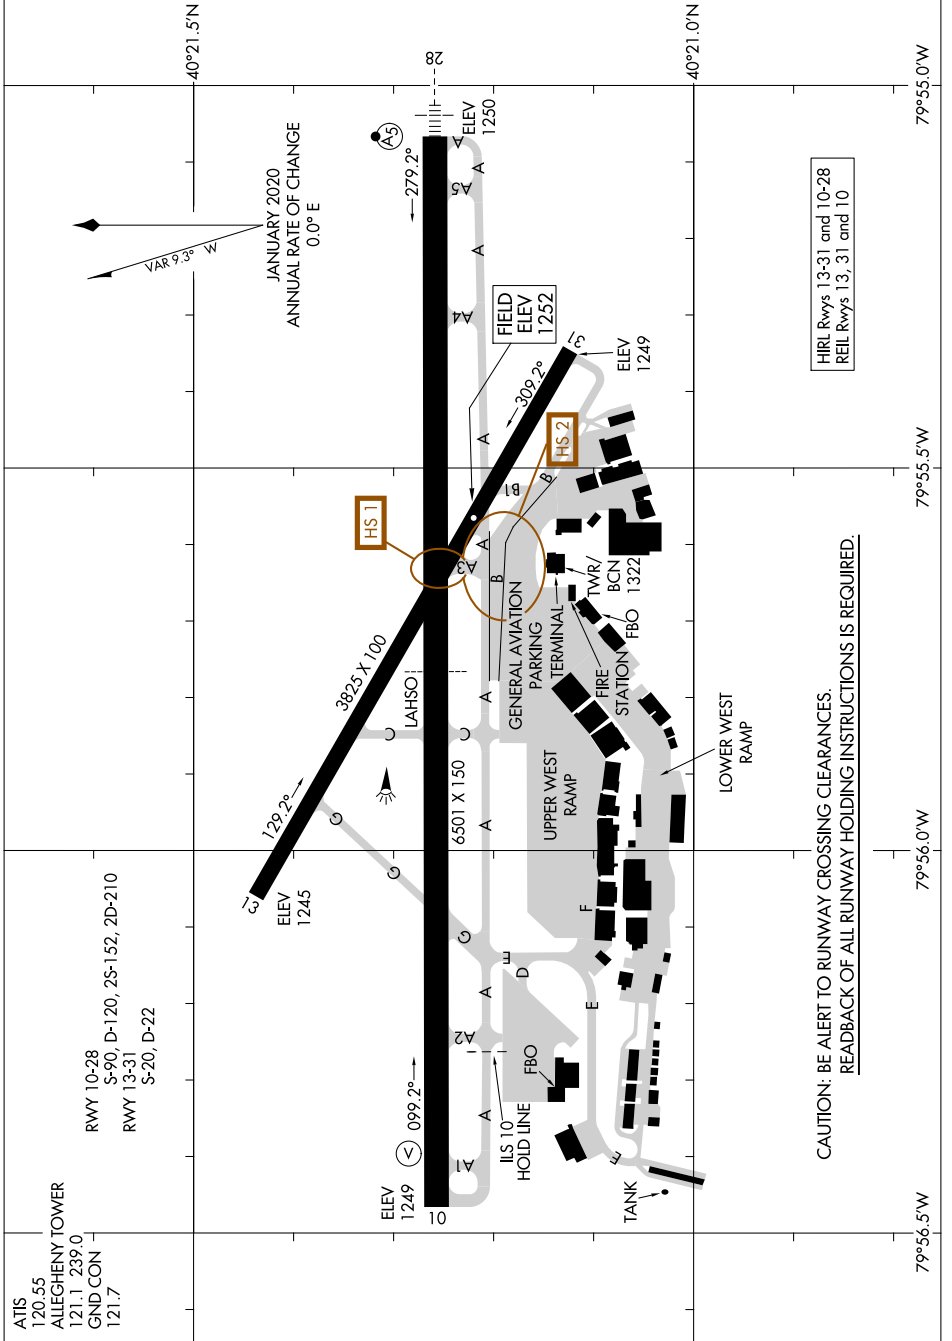

AIRPORT DIAGRAM

AL-326 (FAA)

ALLEGHENY COUNTY (AGC)
PITTSBURGH, PENNSYLVANIA

NE-4, 16 MAY 2024 to 13 JUN 2024

CAUTION: BE ALERT TO RUNWAY CROSSING CLEARANCES.
READBACK OF ALL RUNWAY HOLDING INSTRUCTIONS IS REQUIRED.

AIRPORT DIAGRAM

PITTSBURGH, PENNSYLVANIA
ALLEGHENY COUNTY (AGC)

NE-4, 16 MAY 2024 to 13 JUN 2024