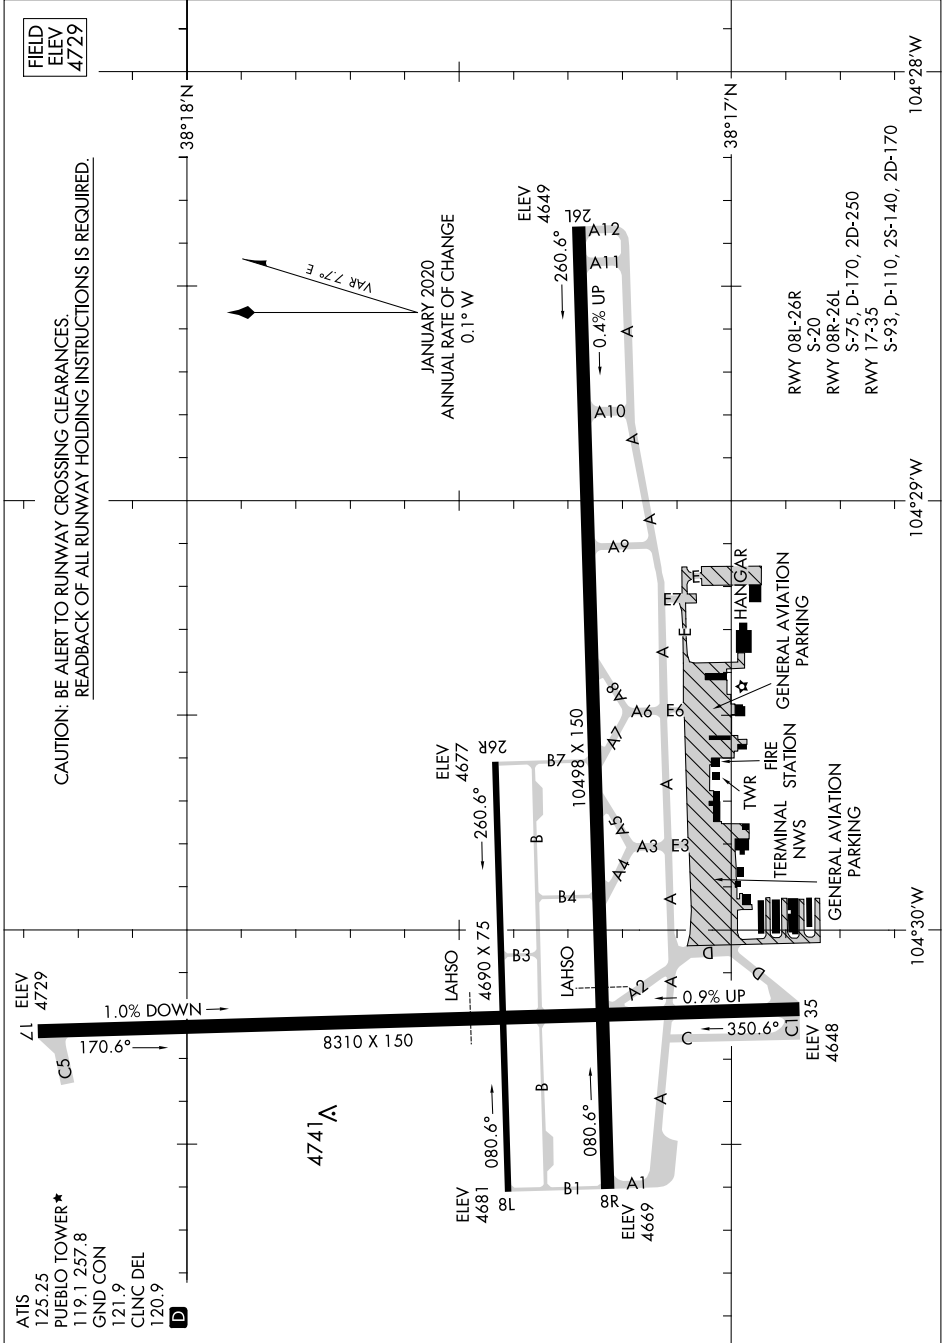

AIRPORT DIAGRAM

AL-334 (FAA)

PUEBLO MEML (PTJB)
PUEBLO, COLORADO

SW-1, 16 MAY 2024 to 13 JUN 2024

SW-1, 16 MAY 2024 to 13 JUN 2024

AIRPORT DIAGRAM

PUEBLO, COLORADO
PUEBLO MEML (PTJB)