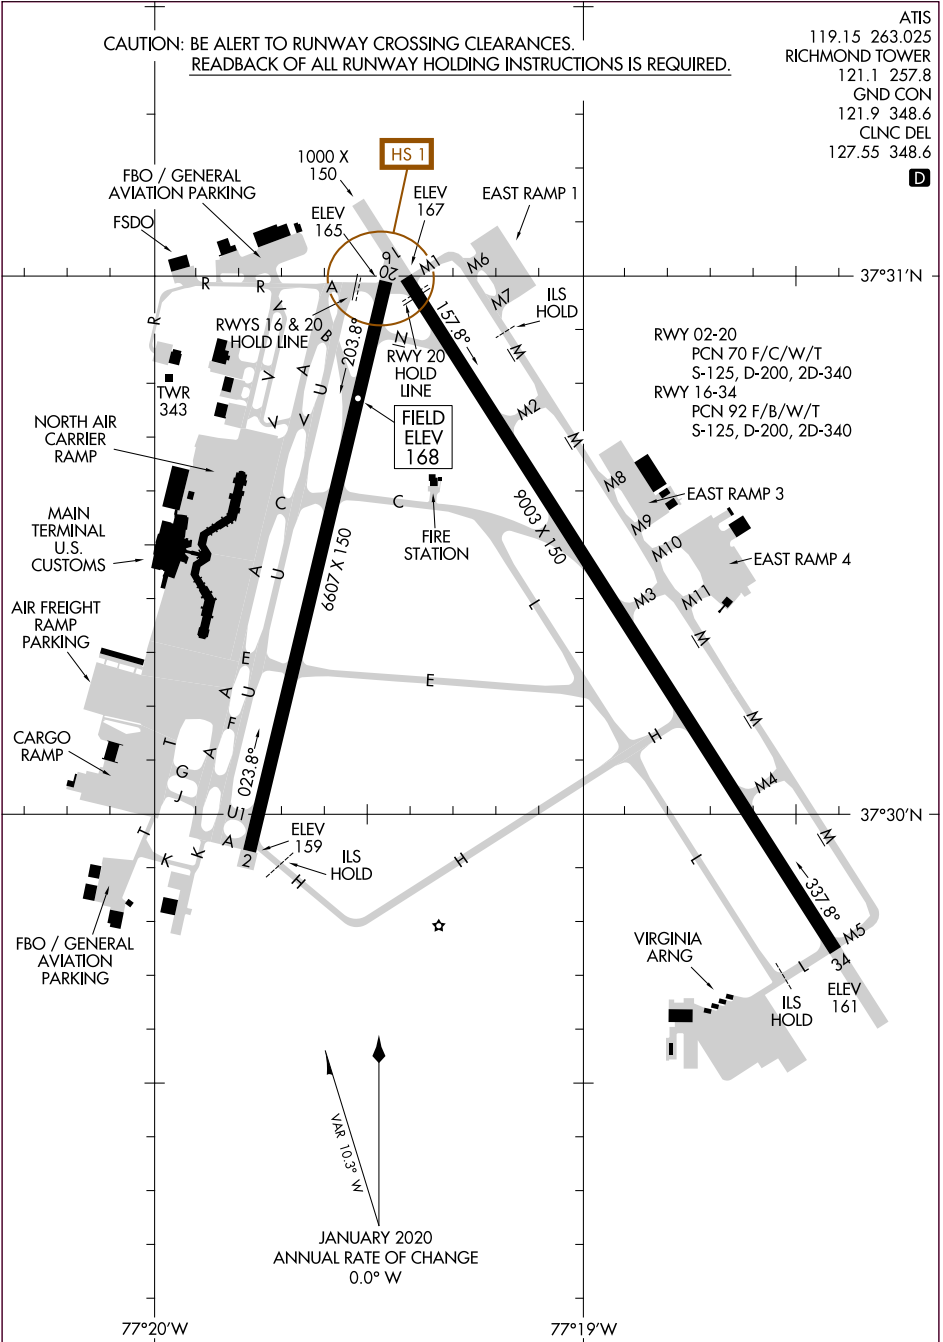

23222
AIRPORT DIAGRAM

AL-347 (FAA)

RICHMOND INTL (RIC)
 RICHMOND, VIRGINIA

**CAUTION: BE ALERT TO RUNWAY CROSSING CLEARANCES.
 READBACK OF ALL RUNWAY HOLDING INSTRUCTIONS IS REQUIRED.**

ATIS
 119.15 263.025
 RICHMOND TOWER
 121.1 257.8
 GND CON
 121.9 348.6
 CLNC DEL
 127.55 348.6

NE-3, 16 MAY 2024 to 13 JUN 2024

NE-3, 16 MAY 2024 to 13 JUN 2024

VAR 10.3° W
 JANUARY 2020
 ANNUAL RATE OF CHANGE
 0.0° W

AIRPORT DIAGRAM
 23222

RICHMOND, VIRGINIA
RICHMOND INTL (RIC)