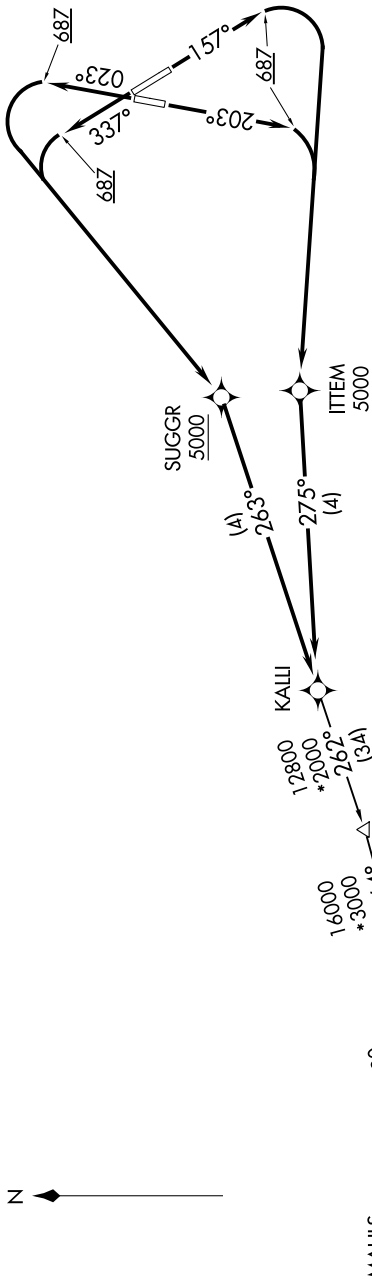

# KALLI SEVEN DEPARTURE (RNAV)

**TOP ALTITUDE:**  
5000

### TAKEOFF MINIMUMS

Rwys 2, 16, 20, 34: Standard with minimum climb of 500' per NM to 687.

- ATIS 119.15 263.025
- CINC DEL 127.55 348.6
- GND CON 121.9 348.6
- RICHMOND TOWER 121.1 257.8
- POTOMAC DEP CON 126.75 307.2