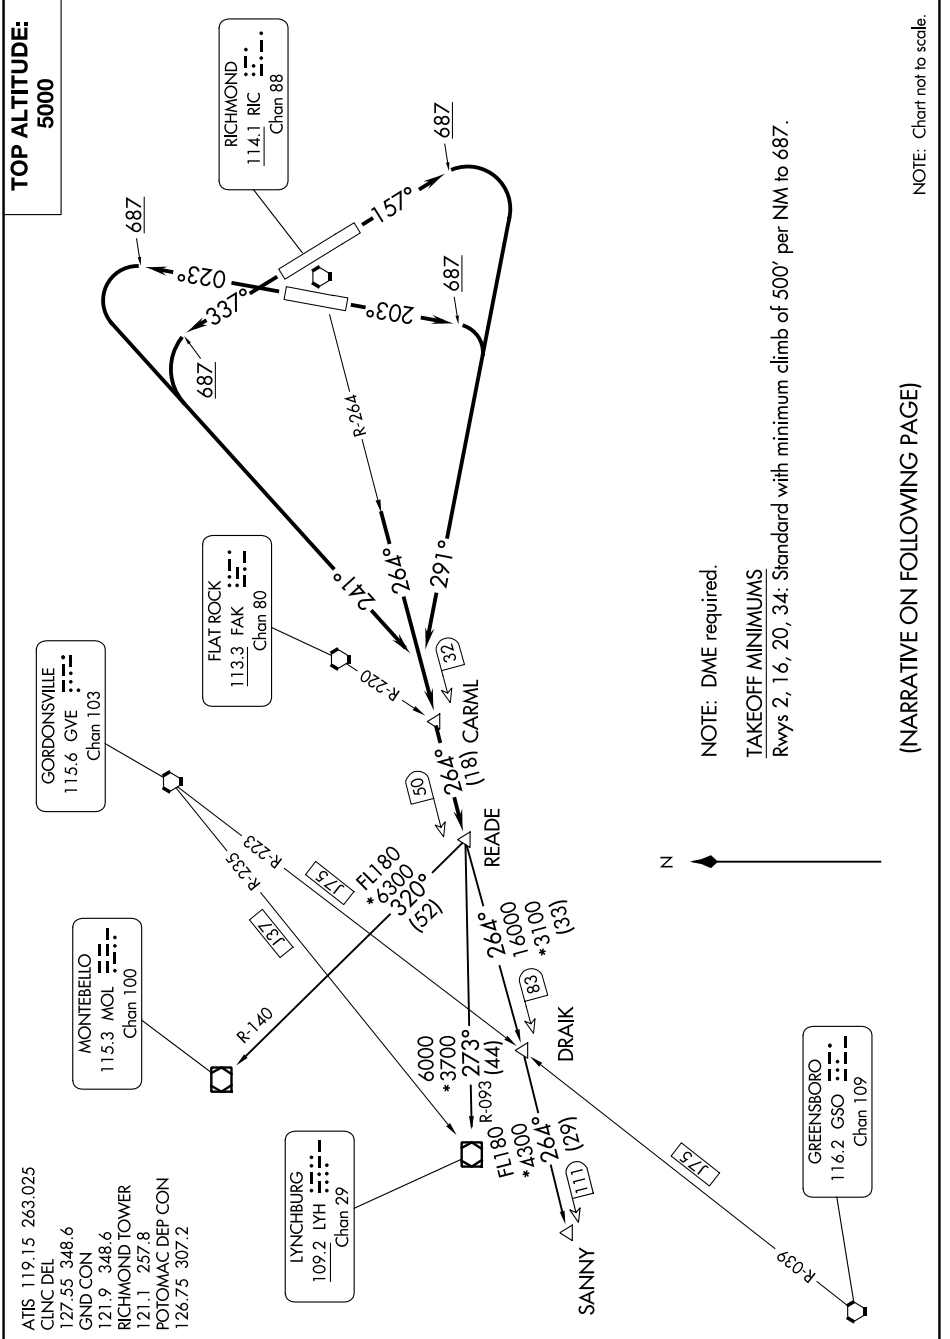

READE SEVEN DEPARTURE

NE-3, 16 MAY 2024 to 13 JUN 2024

NOTE: DME required.

TAKEOFF MINIMUMS

Rwys 2, 16, 20, 34: Standard with minimum climb of 500' per NM to 687.

(NARRATIVE ON FOLLOWING PAGE)

NOTE: Chart not to scale.

READE SEVEN DEPARTURE

NE-3, 16 MAY 2024 to 13 JUN 2024