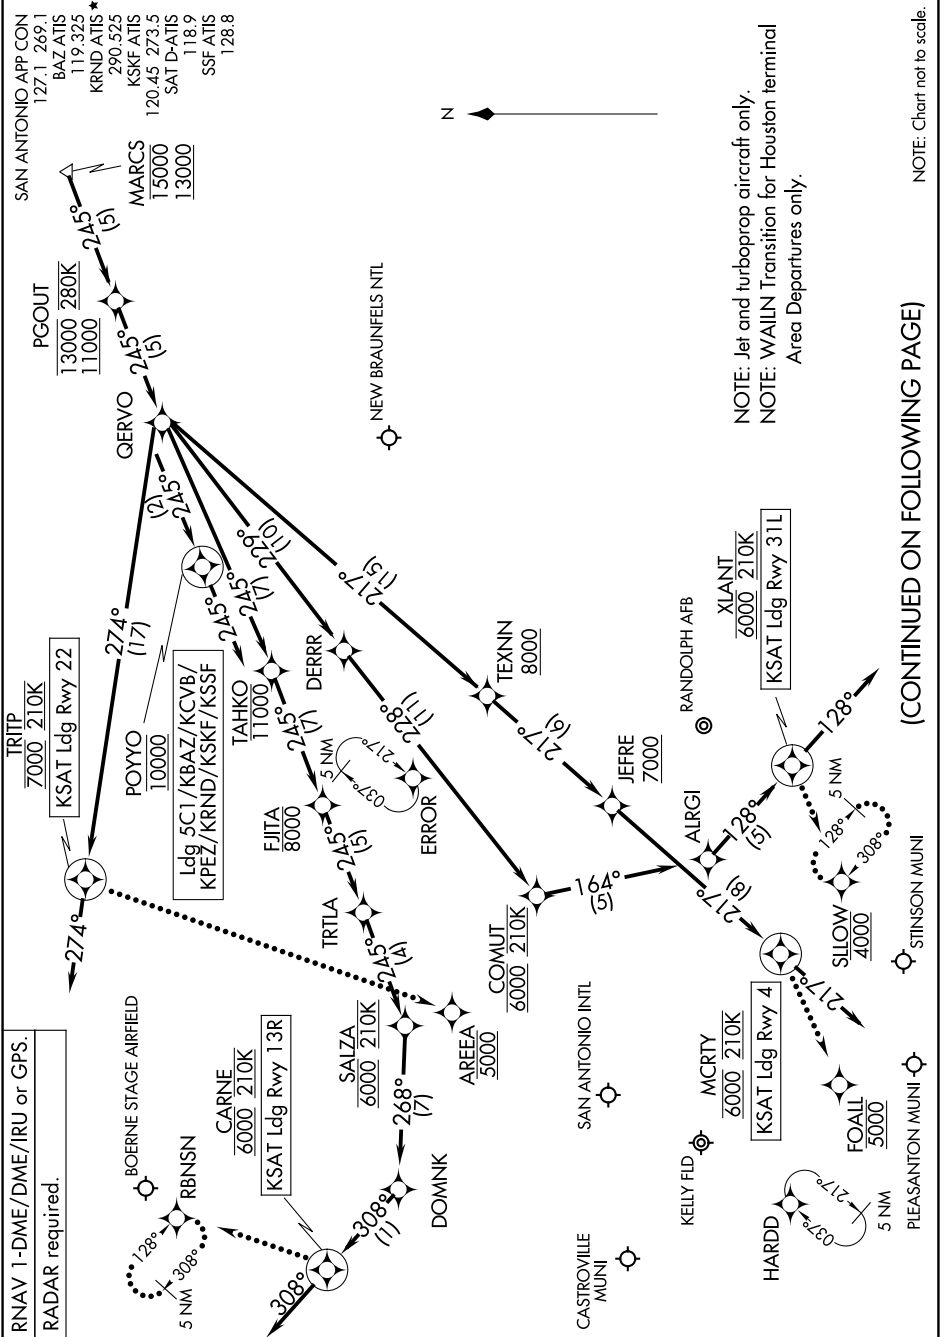

QERVO ONE ARRIVAL (RNAV) Arrival Routes

SAN ANTONIO, TEXAS

SC-3, 16 MAY 2024 to 13 JUN 2024

NOTE: Chart not to scale.

NOTE: Jet and turboprop aircraft only.
NOTE: WALIN Transition for Houston terminal Area Departures only.

(CONTINUED ON FOLLOWING PAGE)

SC-3, 16 MAY 2024 to 13 JUN 2024

QERVO ONE ARRIVAL (RNAV) Arrival Routes

SAN ANTONIO, TEXAS

RNAV 1-DME/DME/IRU or GPS.
RADAR required.