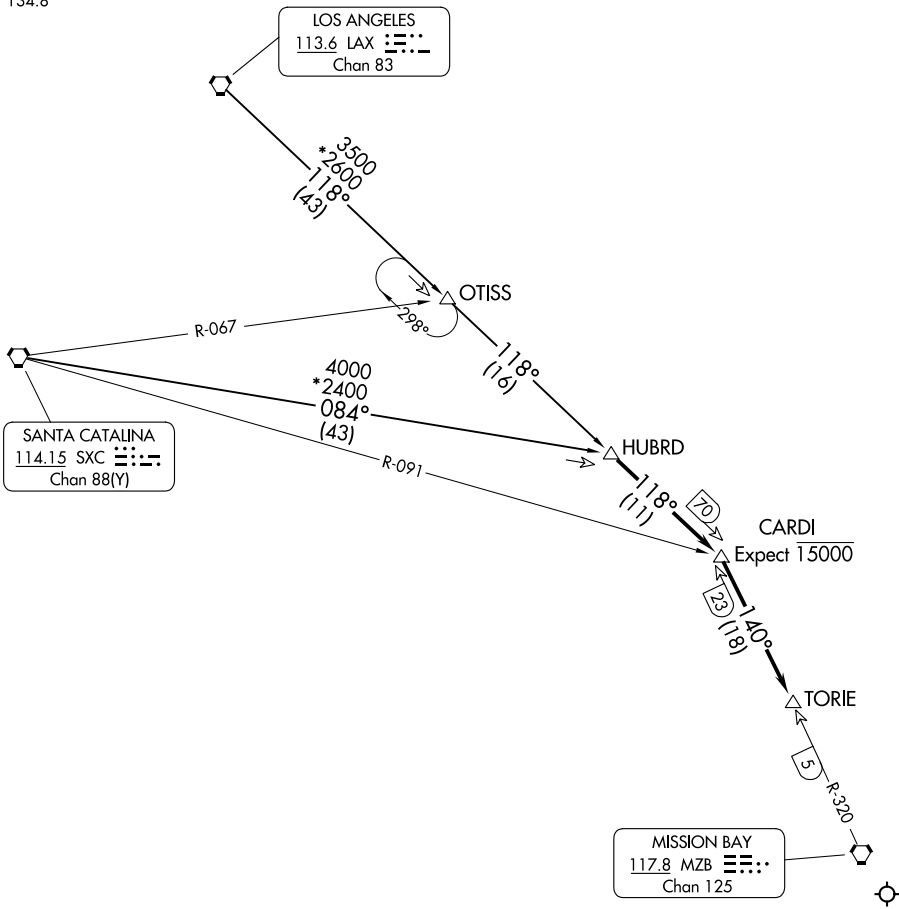

SOCAL APP CON
 125.3 290.4
 D-ATIS
 134.8

SW-3, 16 MAY 2024 to 13 JUN 2024

SW-3, 16 MAY 2024 to 13 JUN 2024

NOTE: Chart not to scale.

ARRIVAL ROUTE DESCRIPTION

LOS ANGELES TRANSITION (LAX.HUBRD1): From over LAX VORTAC on LAX R-118 to OTISS INT, then on LAX R-118 to HUBRD INT. Thence

SANTA CATALINA TRANSITION (SXC.HUBRD1): From over SXC VORTAC on SXC R-084 to HUBRD INT. Thence

. . . . From over HUBRD INT via LAX R-118 to CARDI FIX via MZB R-320 to TORIE FIX. Expect vector to final approach course.