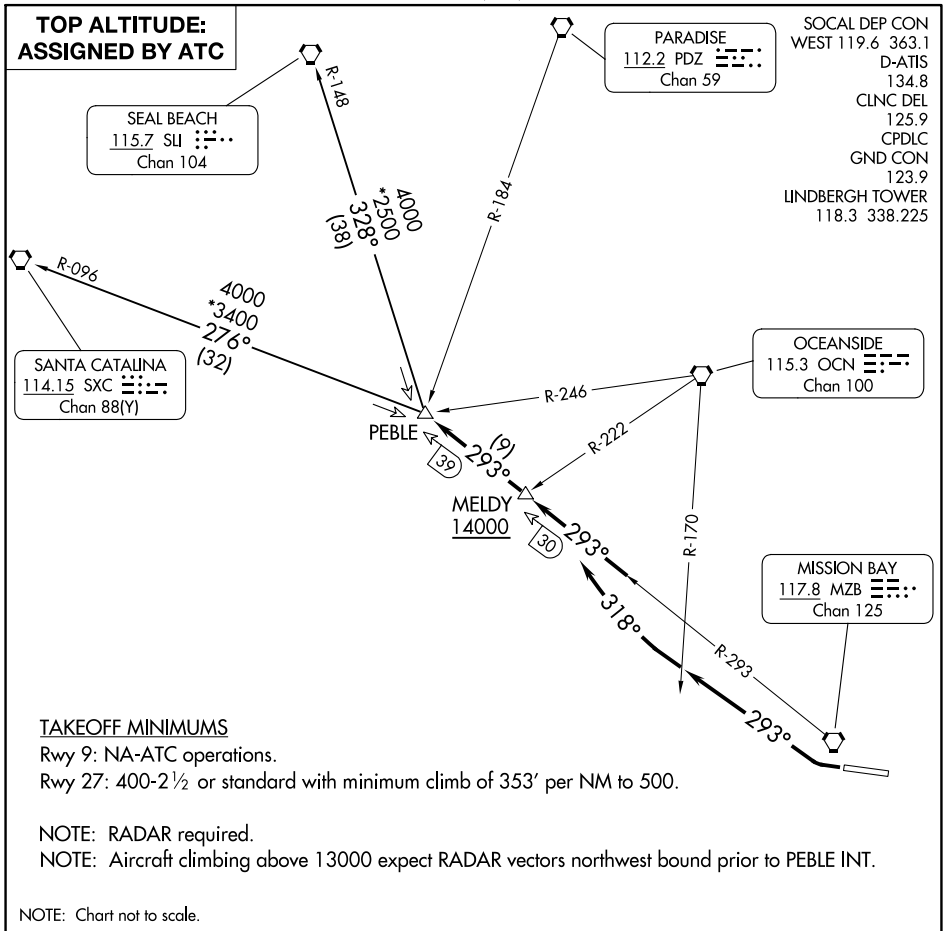

PEBLE SIX DEPARTURE

AL-373 (FAA)

SAN DIEGO INTL (SAN)
SAN DIEGO, CALIFORNIA

SW-3, 16 MAY 2024 to 13 JUN 2024

SW-3, 16 MAY 2024 to 13 JUN 2024

DEPARTURE ROUTE DESCRIPTION

TAKEOFF RUNWAY 27: Climbing right turn heading 293° until crossing OCN VORTAC R-170, then turn right heading 318° to intercept MVB VORTAC R-293 to cross MELDY INT/MVB 30 DME at or above 14000 (or lower ATC assigned altitude) then on MVB R-293 to PEBLE INT/MVB 39 DME, thence. . . .

. . . . via (transition) or (assigned route). Maintain assigned altitude.

SANTA CATALINA TRANSITION (PEBLE6.SXC): From over PEBLE INT on SXC R-096 to SXC VORTAC.

SEAL BEACH TRANSITION (PEBLE6.SLI): From over PEBLE INT on SLI R-148 to SLI VORTAC.

PEBLE SIX DEPARTURE