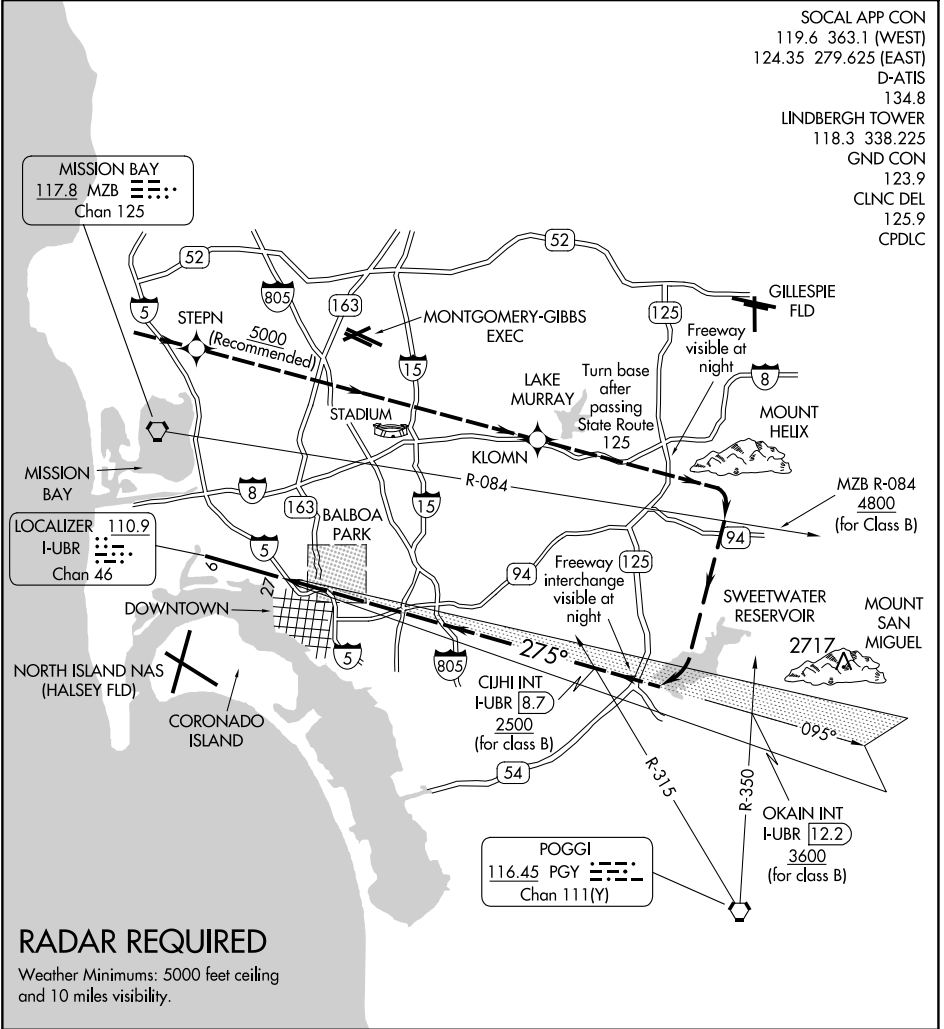

SWEETWATER VISUAL RWY 27

AL-373 (FAA)

SAN DIEGO INTL (SAN)
SAN DIEGO, CALIFORNIA

- SOCAL APP CON
119.6 363.1 (WEST)
- 124.35 279.625 (EAST)
- D-ATIS
134.8
- LINDBERGH TOWER
118.3 338.225
- GND CON
123.9
- CLNC DEL
125.9
- CPDLC

SW-3, 16 MAY 2024 to 13 JUN 2024

SW-3, 16 MAY 2024 to 13 JUN 2024

1	NM	2	3	4	5	6	7	8	9	10	11	12	13	14	15	16	17	18	19
---	----	---	---	---	---	---	---	---	---	----	----	----	----	----	----	----	----	----	----

SWEETWATER VISUAL APPROACH RWY 27

SWEETWATER VISUAL RWY 27

SAN DIEGO, CALIFORNIA
SAN DIEGO INTL (SAN)