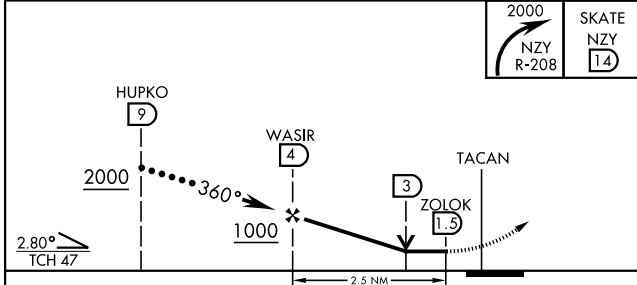

HI-TACAN Z RWY 36

AL-374 [USN]

NORTH ISLAND NAS (HALSEY FIELD) (KNZY)

TACAN NZY Chan 117	APCH CRS 360°	Rwy ldg 8000
		TDZE 19
		Arprt Elev 26

▼ * When ALS inop, increase vis to 2 miles.

MISSED APPROACH: Climbing right turn to 2000 intercept the NZY TACAN R-208 to SKATE and hold.

ATIS ★ 317.8	SOCAL APP CON 125.15 317.55	TOWER ★ 135.1 336.4	GND CON 118.0 360.675	CLNC DEL 128.4 288.25	PAR/ASR
-----------------	--------------------------------	------------------------	--------------------------	--------------------------	---------

EMERG SAFE ALT 100 NM 13,600

ELEV 26	TDZE 19
---------	---------

CATEGORY	C	D	E
S-36 *	760-1 7/8 741 (800-1 7/8)		
CIRCLING	NOT AUTHORIZED		

HI-TACAN Z RWY 36

SW-3, 16 MAY 2024 to 13 JUN 2024

SW-3, 16 MAY 2024 to 13 JUN 2024