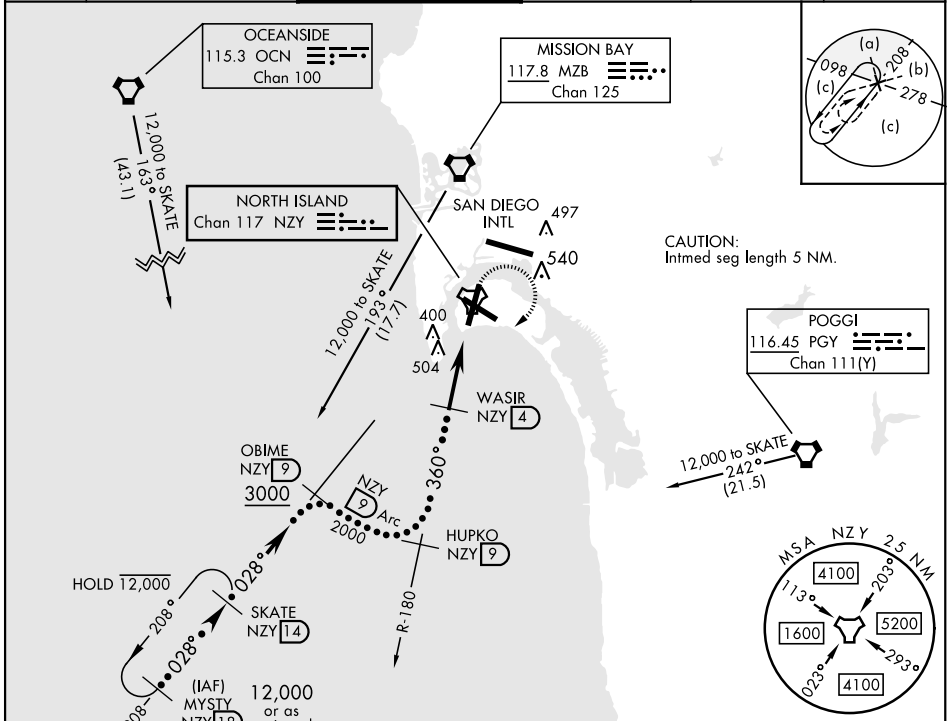

HI-TACAN Z RWY 36

AL-374 [USN]

NORTH ISLAND NAS (HALSEY FIELD) (KNZY)

TACAN NZY Chan 117	APCH CRS 360°	Rwy ldg 8000
		TDZE 19
		Arprt Elev 26

▼ * When ALS inop, increase vis to 2 miles.

MISSED APPROACH: Climbing right turn to 2000 intercept the NZY TACAN R-208 to SKATE and hold.

ATIS ★ 317.8	SOCAL APP CON 125.15 317.55	TOWER ★ 135.1 336.4	GND CON 118.0 360.675	CLNC DEL 128.4 288.25	PAR/ASR
-----------------	--------------------------------	------------------------	--------------------------	--------------------------	---------

EMERG SAFE ALT 100 NM 13,600

ELEV 26	TDZE 19
---------	---------

CATEGORY	C	D	E
S-36 *	760-1 7/8 741 (800-1 7/8)		
CIRCLING	NOT AUTHORIZED		

HI-TACAN Z RWY 36

SW-3, 16 MAY 2024 to 13 JUN 2024

SW-3, 16 MAY 2024 to 13 JUN 2024