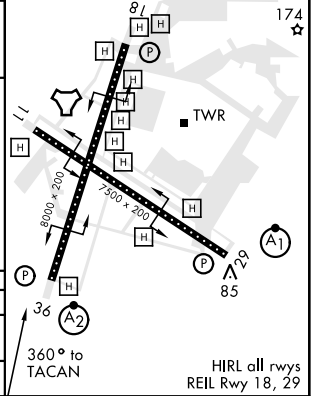

HI-TACAN Z RWY 36

AL-374 [USN]

NORTH ISLAND NAS (HALSEY FIELD) (KNZY)

TACAN NZY Chan 117	APCH CRS 360°	Rwy ldg 8000
		TDZE 19
		Arprt Elev 26

▼ * When ALS inop, increase vis to 2 miles.

MISSED APPROACH: Climbing right turn to 2000 intercept the NZY TACAN R-208 to SKATE and hold.

ATIS ★ 317.8	SOCAL APP CON 125.15 317.55	TOWER ★ 135.1 336.4	GND CON 118.0 360.675	CLNC DEL 128.4 288.25	PAR/ASR
-----------------	--------------------------------	------------------------	--------------------------	--------------------------	---------

EMERG SAFE ALT 100 NM 13,600

ELEV 26	TDZE 19
---------	---------

CATEGORY	C	D	E
S-36 *	760-1 7/8 741 (800-1 7/8)		
CIRCLING	NOT AUTHORIZED		

HI-TACAN Z RWY 36

SW-3, 16 MAY 2024 to 13 JUN 2024

SW-3, 16 MAY 2024 to 13 JUN 2024