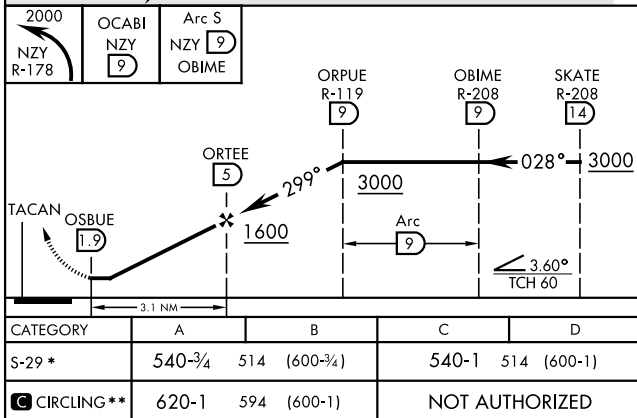

TACAN RWY 29

TACAN NZY Chan 117	APCH CRS 299°	Rwy ldg TDZE 26 Arprt Elev 26
-----------------------	------------------	---

AL-374 [USN]

NORTH ISLAND NAS (HALSEY FIELD) (KNZY)

▼ * When ALS inop, increase CAT AB vis to 1 mile, CAT CD vis to 1½ mile.
ALSF-1 (A1)
MISSED APPROACH: Climbing left turn to 2000 via NZY TACAN R-178 to OCABI. Arc S on NZY 9 DME arc to OBIME, then via NZY R-208 to SKATE and hold.

ATIS ★ 317.8	SOCAL APP CON 125.15 317.55	TOWER ★ 135.1 336.4	GND CON 118.0 360.675	CLNC DEL 128.4 288.25	PAR/ASR
-----------------	--------------------------------	------------------------	--------------------------	--------------------------	---------

SW-3, 16 MAY 2024 to 13 JUN 2024

SW-3, 16 MAY 2024 to 13 JUN 2024

TACAN RWY 29