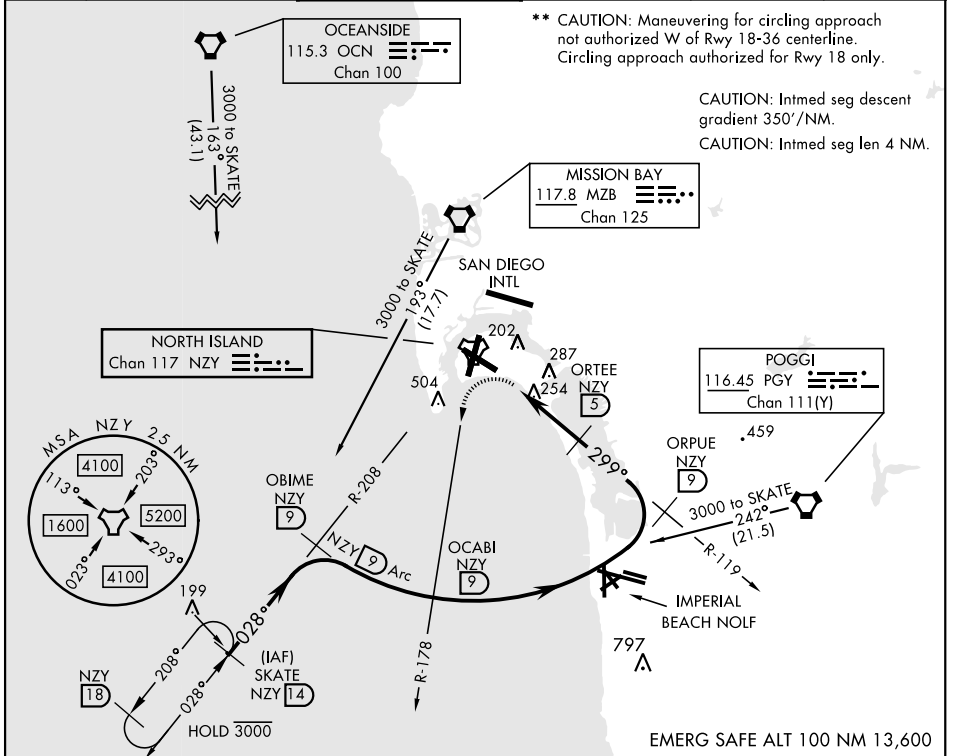

TACAN RWY 29

TACAN NZY Chan 117	APCH CRS 299°	Rwy ldg TDZE 26 Arprt Elev 26
-----------------------	------------------	---

AL-374 [USN]

NORTH ISLAND NAS (HALSEY FIELD) (KNZY)

▼ * When ALS inop, increase CAT AB vis to 1 mile, CAT CD vis to 1½ mile.
ALSF-1 (A1)
MISSED APPROACH: Climbing left turn to 2000 via NZY TACAN R-178 to OCABI. Arc S on NZY 9 DME arc to OBIME, then via NZY R-208 to SKATE and hold.

ATIS ★ 317.8	SOCAL APP CON 125.15 317.55	TOWER ★ 135.1 336.4	GND CON 118.0 360.675	CLNC DEL 128.4 288.25	PAR/ASR
-----------------	--------------------------------	------------------------	--------------------------	--------------------------	---------

SW-3, 16 MAY 2024 to 13 JUN 2024

SW-3, 16 MAY 2024 to 13 JUN 2024

TACAN RWY 29