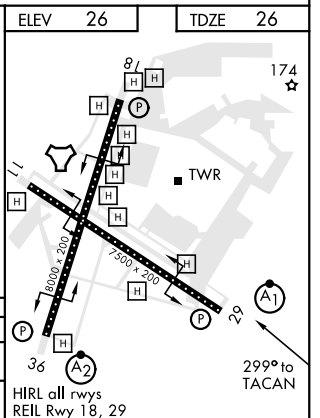

TACAN RWY 29

TACAN NZY Chan 117	APCH CRS 299°	Rwy ldg TDZE 26 Arprt Elev 26
-----------------------	------------------	---

AL-374 [USN]

NORTH ISLAND NAS (HALSEY FIELD) (KNZY)

▼ * When ALS inop, increase CAT AB vis to 1 mile, CAT CD vis to 1½ mile.
ALSF-1 (A1)
MISSED APPROACH: Climbing left turn to 2000 via NZY TACAN R-178 to OCABI. Arc S on NZY 9 DME arc to OBIME, then via NZY R-208 to SKATE and hold.

ATIS ★ 317.8	SOCAL APP CON 125.15 317.55	TOWER ★ 135.1 336.4	GND CON 118.0 360.675	CLNC DEL 128.4 288.25	PAR/ASR
-----------------	--------------------------------	------------------------	--------------------------	--------------------------	---------

SW-3, 16 MAY 2024 to 13 JUN 2024

SW-3, 16 MAY 2024 to 13 JUN 2024

TACAN RWY 29