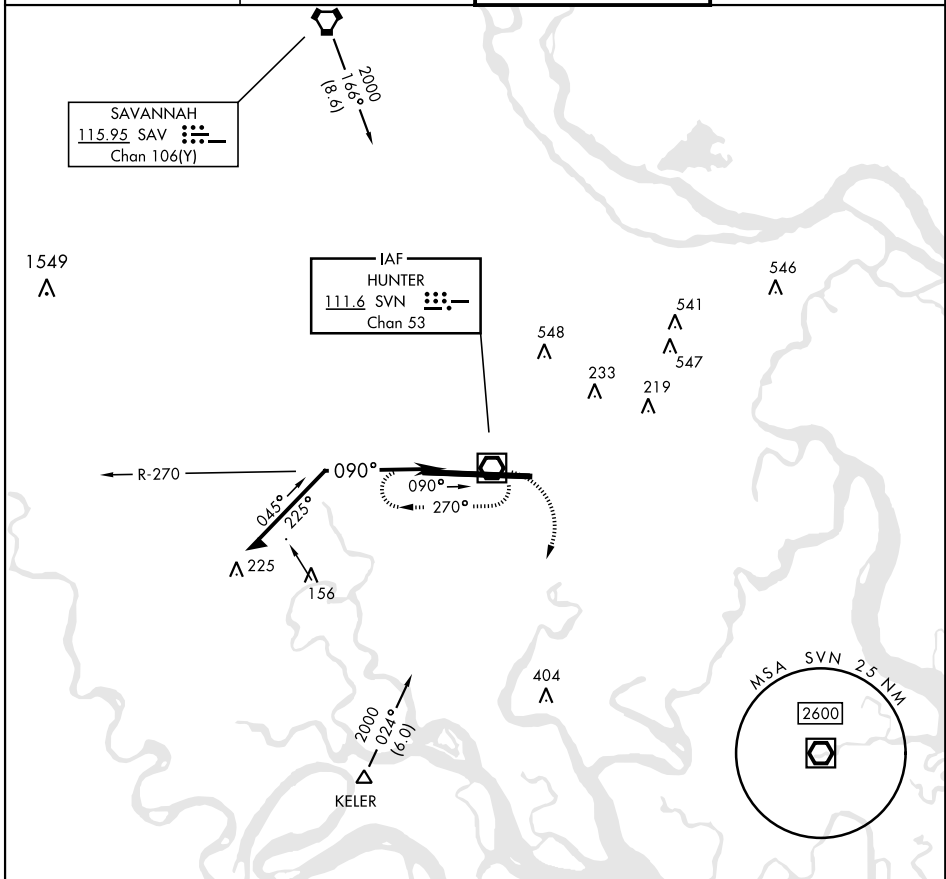

COPTER VOR RWY 10

SVN VOR/DME 111.6 Chan 53	APCH CRS 090°	Rwy Idg 11,375 THRE 17 Arprt Elev 41
---	-------------------------	---

[USA]

HUNTER AAF (KSVN)

B MISSED APPROACH: Climbing right turn to 1300 via SVN VOR/DME R-195, then climbing right turn to 2000 direct SVN and hold.

ATIS ★ 127.525 323.125	SAVANNAH APP CON 120.4 353.775	TOWER ★ 124.975 (CTAF) 279.575	GND CON 121.8 291.675
----------------------------------	--	--	---------------------------------

Remain within 5 NM 2000		VOR/DME	1300	2000	SVN	ELEV	41	THRE	17
			SVN R-195						184
CATEGORY	COPTER								
S-10	540-½	523	(500-½)						
				REIL Rwy 10		HIRL Rwy 10-28			

COPTER VOR RWY 10

SE-4, 16 MAY 2024 to 13 JUN 2024

SE-4, 16 MAY 2024 to 13 JUN 2024