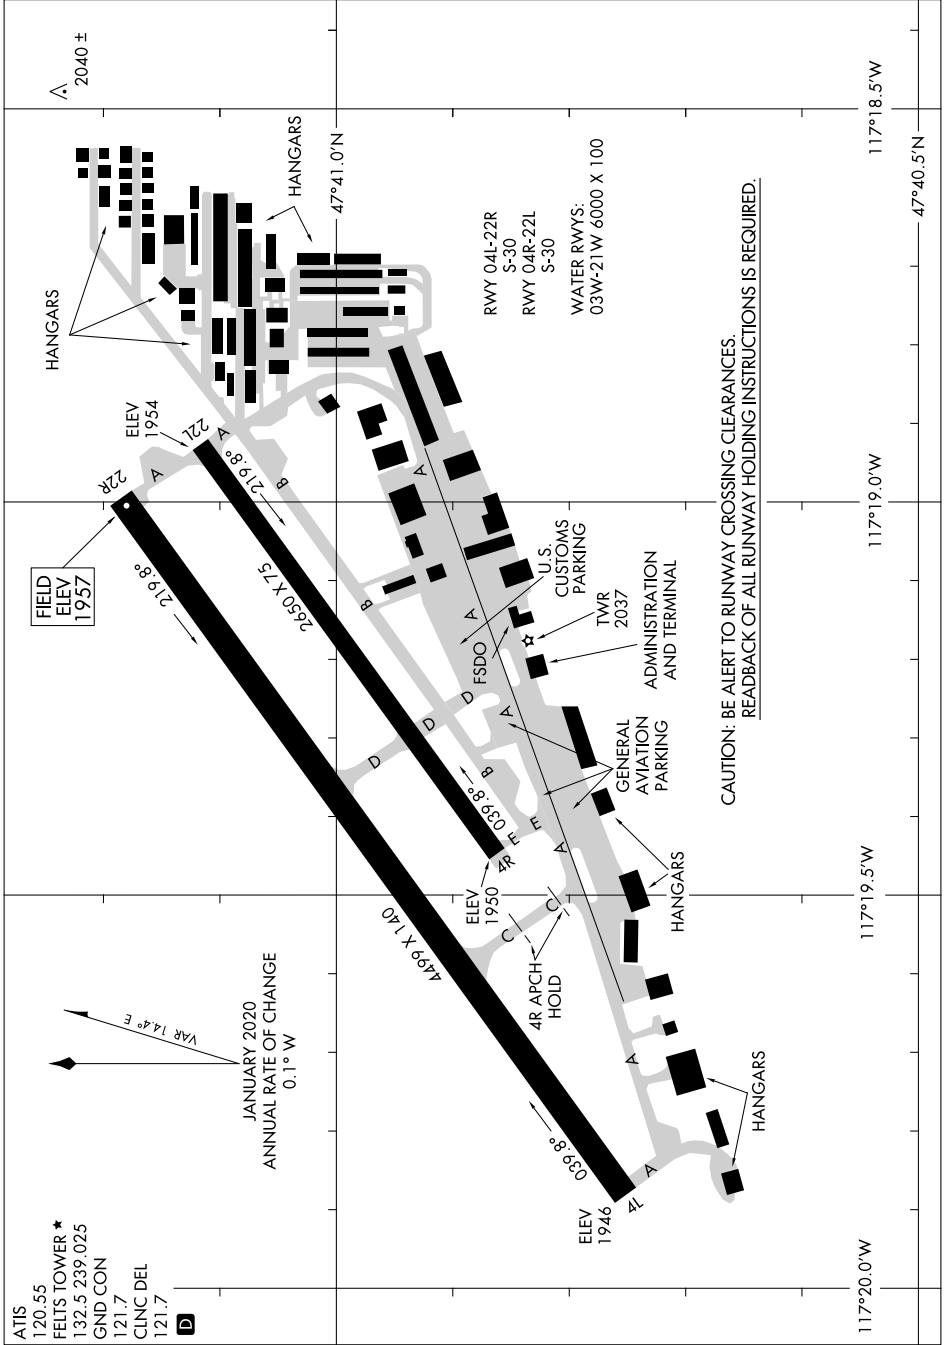

21112

AIRPORT DIAGRAM

AL-402 (FAA)

FELTS FLD (S'F'F)
SPOKANE, WASHINGTON

NW-1, 16 MAY 2024 to 13 JUN 2024

NW-1, 16 MAY 2024 to 13 JUN 2024

ATIS 120.55
 FELTS TOWER ★ 132.5 239.025
 GND CON 121.7
 CLNC DEL 121.7
 D

AIRPORT DIAGRAM

21112

SPOKANE, WASHINGTON
FELTS FLD (S'F'F)