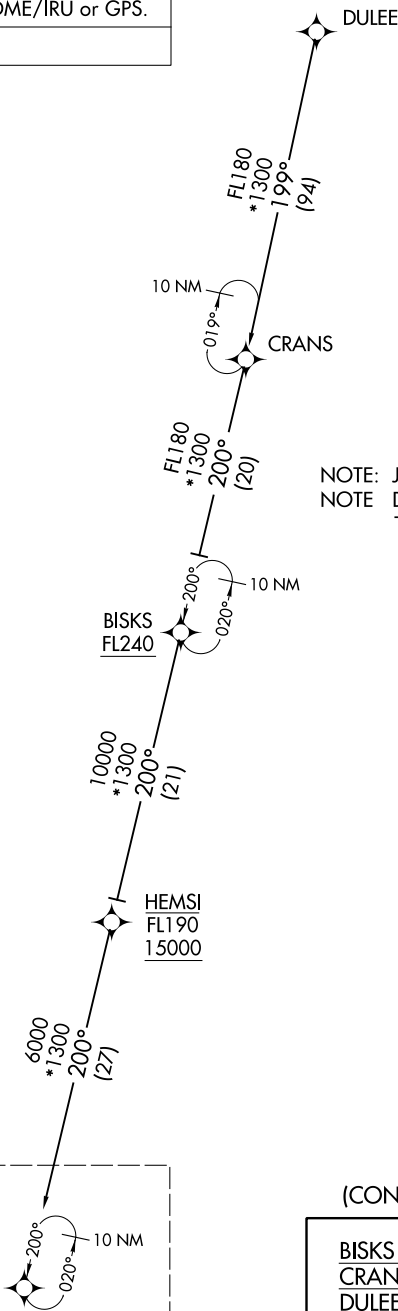

CLMNT TWO ARRIVAL (RNAV) Transition Routes

WEST PALM BEACH, FLORIDA

RNAV 1 - DME/DME/IRU or GPS.

RADAR required.

PALM BEACH APP CON
124.6 317.4
F45 CTAF
123.075
PBI D-ATIS
123.75

NOTE: Jet aircraft only.
NOTE: Do not file CRANS, BISKI Transitions-
To be assigned by ATC

NOTE: Chart not to scale.

(CONTINUED ON FOLLOWING PAGE)

See following page for arrival routes.

BISKI TRANSITION (BISKI.CLMNT2)
CRANS TRANSITION (CRANS.CLMNT2)
DULEE TRANSITION (DULEE.CLMNT2)

SE-3, 16 MAY 2024 to 13 JUN 2024

SE-3, 16 MAY 2024 to 13 JUN 2024