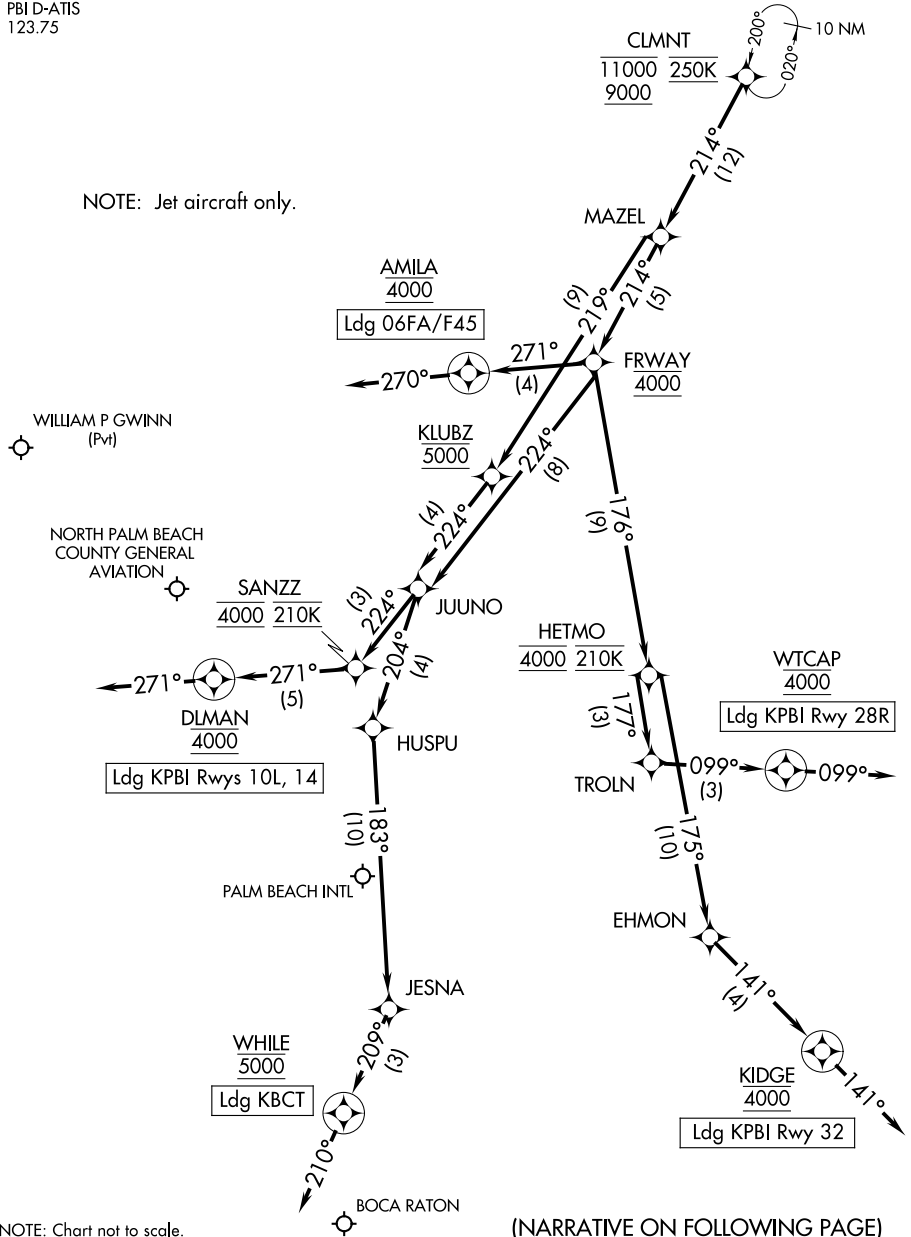

# CLMNT TWO ARRIVAL (RNAV) Arrival Routes

WEST PALM BEACH, FLORIDA

PALM BEACH APP CON  
124.6 317.4  
F45 CTAF  
123.075  
PBI D-ATIS  
123.75

RNAV 1 - DME/DME/IRU or GPS.

RADAR required.

NOTE: Jet aircraft only.

NOTE: Chart not to scale.

(NARRATIVE ON FOLLOWING PAGE)

SE-3, 16 MAY 2024 to 13 JUN 2024

SE-3, 16 MAY 2024 to 13 JUN 2024