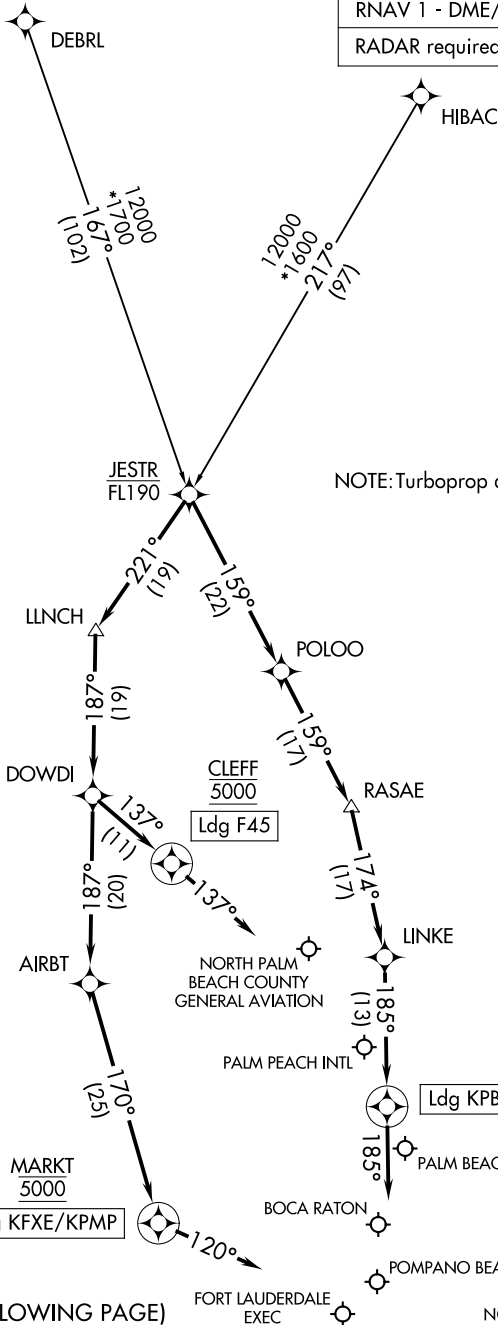

JESTR ONE ARRIVAL (RNAV)

WEST PALM BEACH, FLORIDA

PALM BEACH APP CON
 124.6 317.4
 FXE ATIS
 119.85
 PBI D-ATIS
 123.75
 PMP ATIS
 120.55

RNAV 1 - DME/DME/IRU or GPS.

RADAR required.

NOTE: Turboprop aircraft only.

SE-3, 16 MAY 2024 to 13 JUN 2024

SE-3, 16 MAY 2024 to 13 JUN 2024

(NARRATIVE ON FOLLOWING PAGE)

NOTE: Chart not to scale.

JESTR ONE ARRIVAL (RNAV)

WEST PALM BEACH, FLORIDA