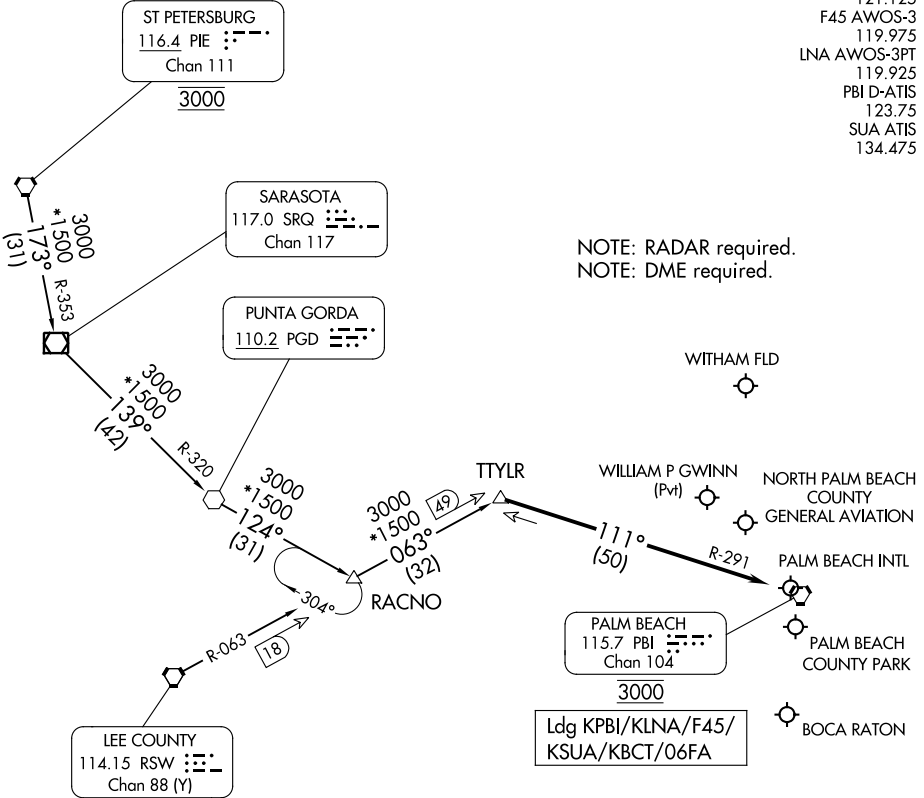

TTYLR THREE ARRIVAL

WEST PALM BEACH, FLORIDA

- PALM BEACH APP CON 125.2 317.4
- BCT AWOS-3 121.125
- F45 AWOS-3 119.975
- LNA AWOS-3PT 119.925
- PBI D-ATIS 123.75
- SUA ATIS 134.475

SE-3, 16 MAY 2024 to 13 JUN 2024

SE-3, 16 MAY 2024 to 13 JUN 2024

NOTE: Chart not to scale.

ARRIVAL ROUTE DESCRIPTION

PUNTA GORDA TRANSITION (PGD.TTYLR3): From over PGD VOR on PGD R-124 to RACNO, then on RSW R-063 to TTYLR, thence. . .

RACNO TRANSITION (RACNO.TTYLR3): From over RACNO on RSW R-063 to TTYLR, thence. . .

ST PETERSBURG TRANSITION (PIE.TTYLR3): From over PIE VORTAC on PIE R-173 and SRQ R-353 to SRQ VOR/DME, then on SRQ R-139 and PGD R-320 to PGD VOR, then on PGD R-124 to RACNO, then on RSW R-063 to TTYLR, thence. . .

LANDING ALL AIRPORTS: From TTYLR on PALM BEACH VORTAC (PBI) R-291 to cross PBI VORTAC at 3000. Expect RADAR vectors.

TTYLR THREE ARRIVAL

WEST PALM BEACH, FLORIDA