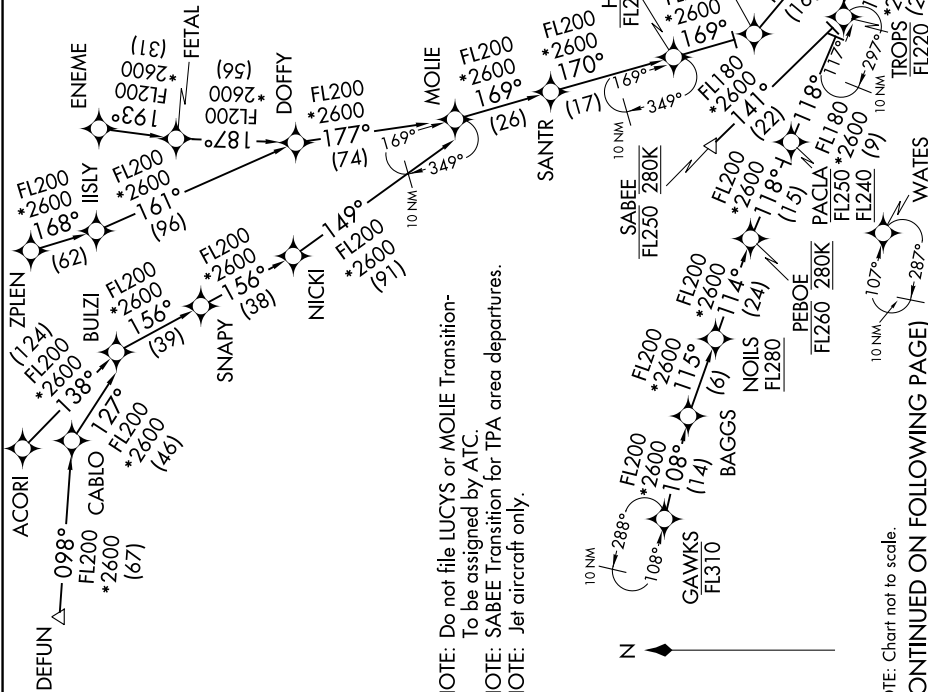

VUUDU ONE ARRIVAL (RNAV) Transition Routes

WEST PALM BEACH, FLORIDA

RNAV 1 - DME/DME/IRU or GPS. GAWKS Transition: GPS.
RADAR required.

PALM BEACH APP CON
127.35 317.4
PBI D-ATIS
123.75
SUA ATIS
134.475

- ACORI TRANSITION (ACORI.VUUDU1)
- DEFUN TRANSITION (DEFUN.VUUDU1)
- ENEME TRANSITION (ENEME.VUUDU1)
- GAWKS TRANSITION (GAWKS.VUUDU1)
- LUCYS TRANSITION (LUCYS.VUUDU1)
- MOJIE TRANSITION (MOJIE.VUUDU1)
- SABEE TRANSITION (SABEE.VUUDU1)
- SWAGS TRANSITION (SWAGS.VUUDU1)
- ZPLEN TRANSITION (ZPLEN.VUUDU1)

SE-3, 16 MAY 2024 to 13 JUN 2024

SE-3, 16 MAY 2024 to 13 JUN 2024

VUUDU ONE ARRIVAL (RNAV) Transition Routes

WEST PALM BEACH, FLORIDA

NOTE: Chart not to scale.

(CONTINUED ON FOLLOWING PAGE)