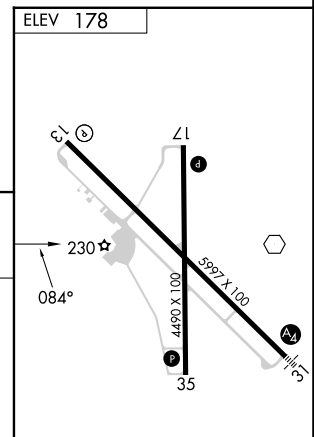

VOR ALI 114.5	APP CRS 084°	Rwy Idg TDZE Apt Elev	N/A N/A 178
-------------------------	------------------------	-----------------------------	--

VOR-A
ALICE INTL (ALI)

⚠ When local altimeter setting not received, use Nueces County altimeter setting and increase all MDAs 60 feet.

MISSED APPROACH: Climb to 1500 then climbing left turn to 2000 direct ALI VOR and hold.

ASOS 119,225	KINGSVILLE APP CON ★ 119,9 290,45	UNICOM 123.0 (CTAF) ①
------------------------	---	---------------------------------

CATEGORY	A	B	C	D
CIRCLING	1060-1¼	882 (900-1¼)	1060-2¾ 882 (900-2¾)	1060-3 882 (900-3)

REIL Rwy 13 ①
MIRL Rwys 13-31 and 17-35 ①

SC-3, 16 MAY 2024 to 13 JUN 2024

SC-3, 16 MAY 2024 to 13 JUN 2024