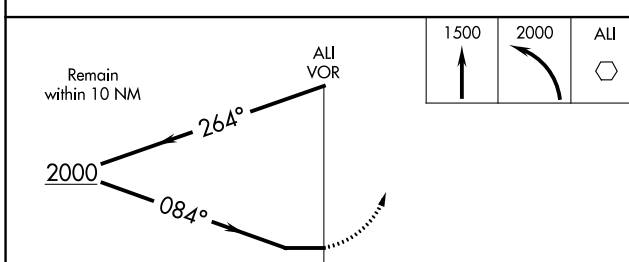

MISSED APPROACH: Climb to 1500 then climbing left turn to 2000 direct ALI VOR and hold.

ASOS 119,225	KINGSVILLE APP CON ★ 119,9 290,45	UNICOM 123.0 (CTAF) ①
------------------------	---	---------------------------------