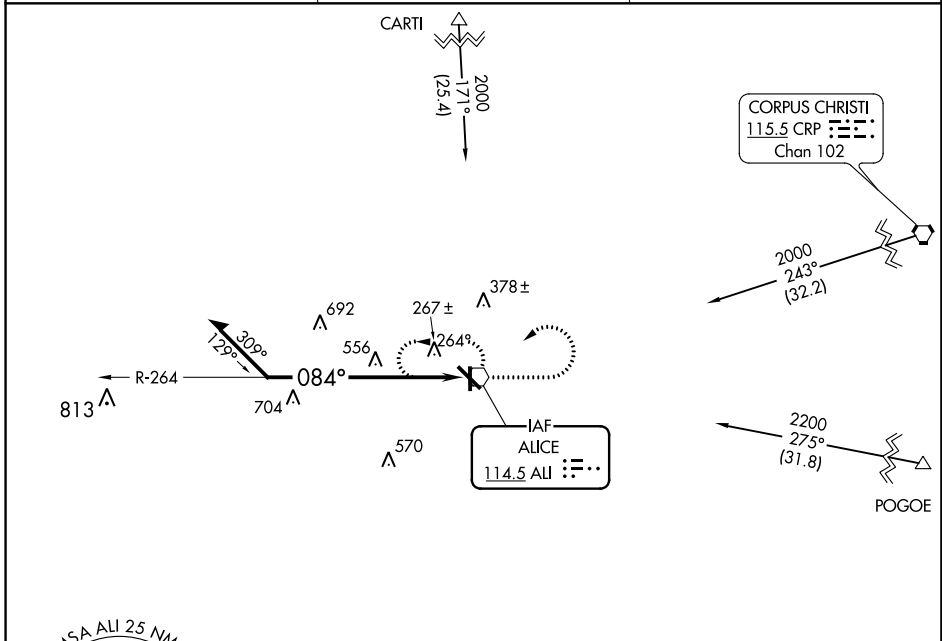

VOR ALI 114.5	APP CRS 084°	Rwy Idg TDZE Apt Elev	N/A N/A 178
-------------------------	------------------------	-----------------------------	--

VOR-A
ALICE INTL (ALI)

⚠ When local altimeter setting not received, use Nueces County altimeter setting and increase all MDAs 60 feet.

MISSED APPROACH: Climb to 1500 then climbing left turn to 2000 direct ALI VOR and hold.

ASOS 119,225	KINGSVILLE APP CON ★ 119,9 290,45	UNICOM 123.0 (CTAF) ①
------------------------	---	---------------------------------

CATEGORY	A	B	C	D
CIRCLING	1060-1¼	882 (900-1¼)	1060-2¾ 882 (900-2¾)	1060-3 882 (900-3)

REIL Rwy 13 ①
MIRL Rwys 13-31 and 17-35 ①

SC-3, 16 MAY 2024 to 13 JUN 2024

SC-3, 16 MAY 2024 to 13 JUN 2024