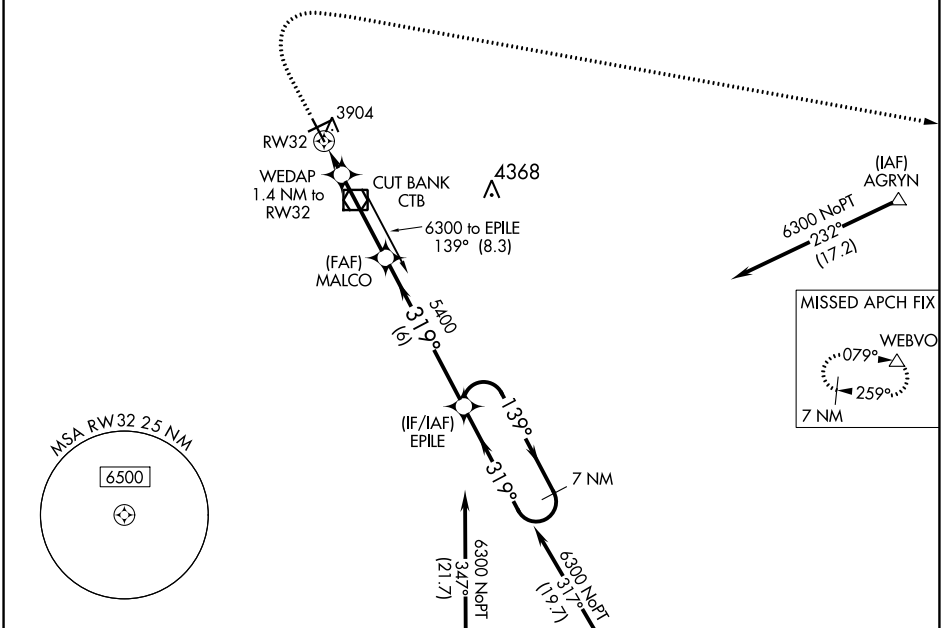

WAAS CH 99337 W32A	APP CRS 319°	Rwy Idg TDZE Apt Elev	5300 3851 3858
--	------------------------	-----------------------------	---

RNAV (GPS) RWY 32

CUT BANK INTL (CTB)

⚠ For uncompensated Baro-VNAV systems, LNAV/VNAV NA below -25°C (-13°F) or above 51°C (124°F).
❄ -29°C DME/DME RNP-0.3 NA.

MISSED APPROACH: Climb to 4400 then climbing right turn to 11000 direct WEBVO and hold.

ASOS 119.025	SALT LAKE CITY CENTER 133.4 285.4	UNICOM 123.0 (CTAF) 0
------------------------	---	---------------------------------

ELEV 3858	TDZE 3851
-----------	-----------

CATEGORY	A	B	C	D
LPV DA		4051-1	200 (200-1)	
LNAV/VNAV DA		4101-1	250 (300-1)	
LNAV MDA		4160-1	309 (400-1)	
C CIRCLING	4280-1 422 (500-1)	4320-1 462 (500-1)	4400-1½ 542 (600-1½)	4620-2½ 762 (800-2½)

NW-1, 16 MAY 2024 to 13 JUN 2024

NW-1, 16 MAY 2024 to 13 JUN 2024