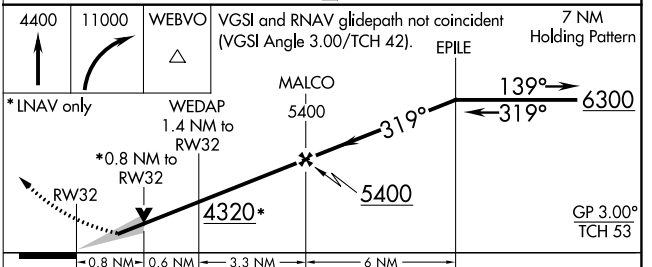

CATEGORY	A	B	C	D
LPV DA		4051-1	200 (200-1)	
LNAV/VNAV DA		4101-1	250 (300-1)	
LNAV MDA		4160-1	309 (400-1)	
C CIRCLING	4280-1 422 (500-1)	4320-1 462 (500-1)	4400-1½ 542 (600-1½)	4620-2½ 762 (800-2½)

NW-1, 16 MAY 2024 to 13 JUN 2024

NW-1, 16 MAY 2024 to 13 JUN 2024