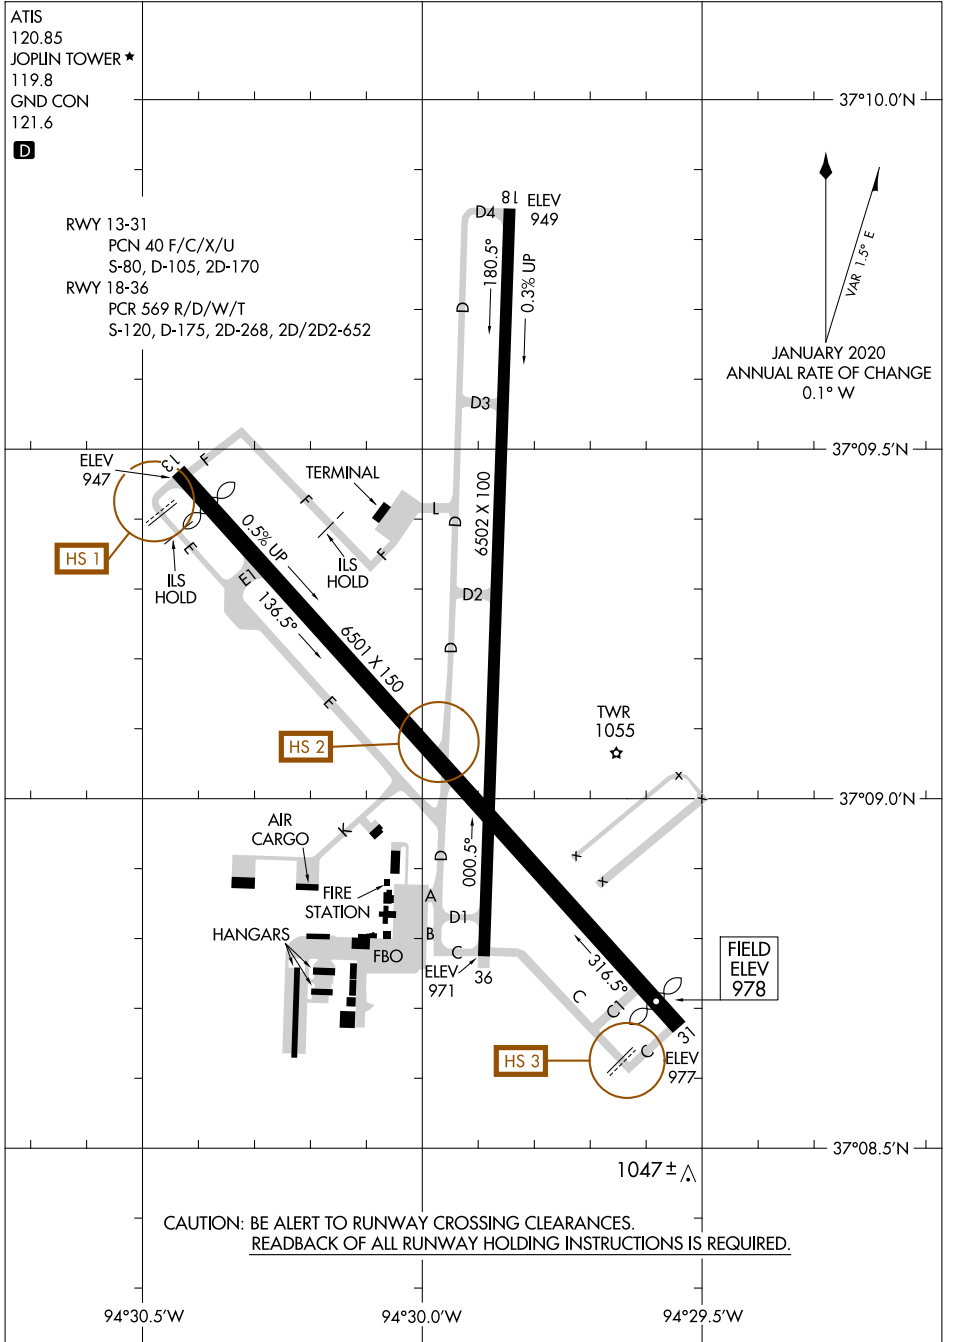

24137

AIRPORT DIAGRAM

AL-540 (FAA)

JOPLIN RGNL (JLN)

JOPLIN, MISSOURI

NC-3, 16 MAY 2024 to 13 JUN 2024

NC-3, 16 MAY 2024 to 13 JUN 2024

AIRPORT DIAGRAM

24137

JOPLIN, MISSOURI

JOPLIN RGNL (JLN)