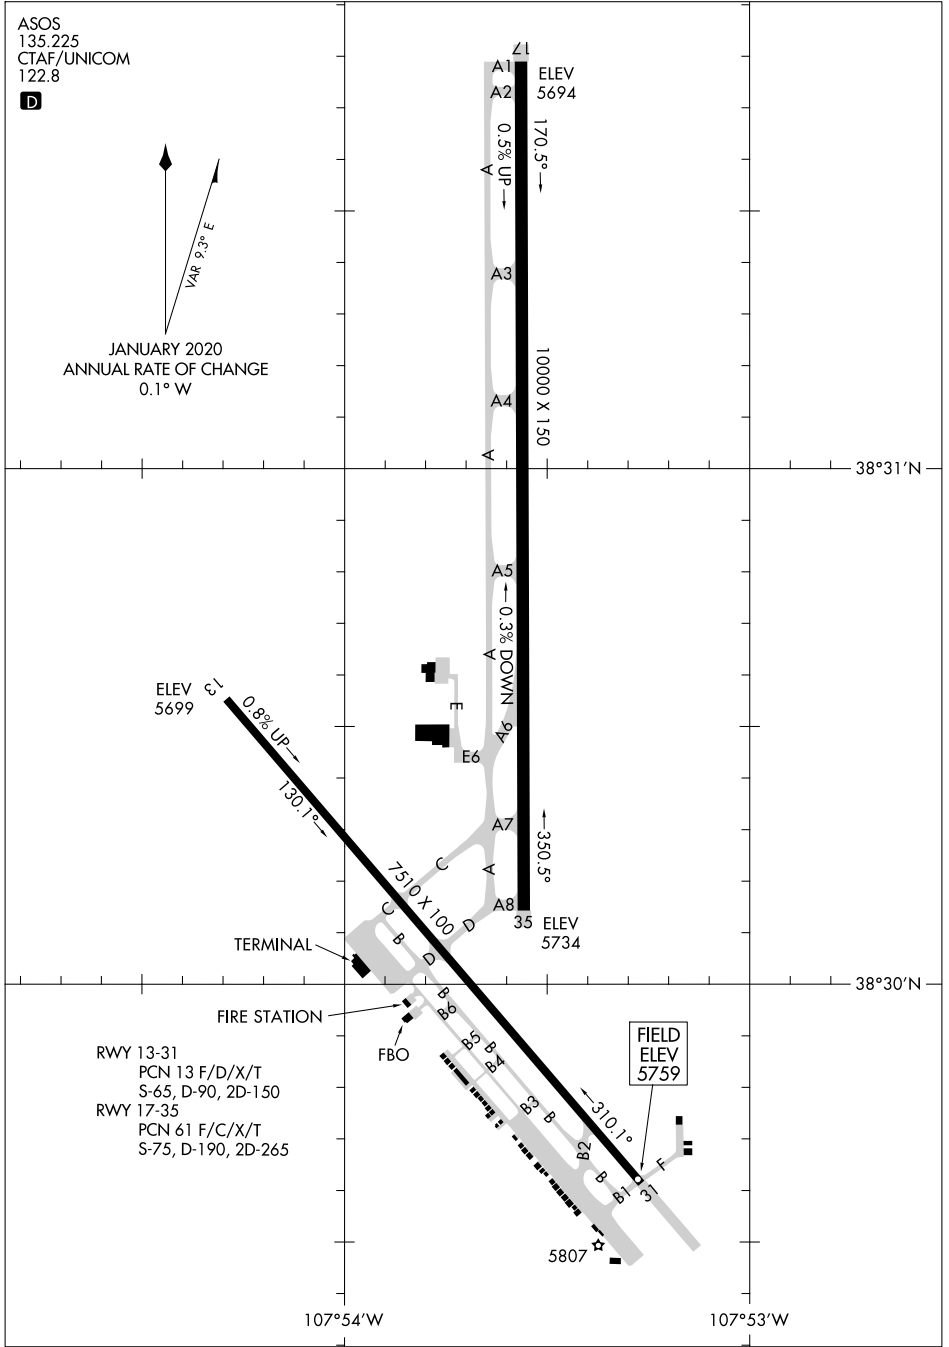

22195

# AIRPORT DIAGRAM

AL-668 (FAA)

MONTROSE RGNL (MTJ)  
MONTROSE, COLORADO

ASOS  
135.225  
CTAF/UNICOM  
122.8

JANUARY 2020  
ANNUAL RATE OF CHANGE  
0.1° W

SW-1, 16 MAY 2024 to 13 JUN 2024

SW-1, 16 MAY 2024 to 13 JUN 2024

RWY 13-31  
PCN 13 F/D/X/T  
S-65, D-90, 2D-150  
RWY 17-35  
PCN 61 F/C/X/T  
S-75, D-190, 2D-265

AIRPORT DIAGRAM  
22195

MONTROSE, COLORADO  
MONTROSE RGNL (MTJ)