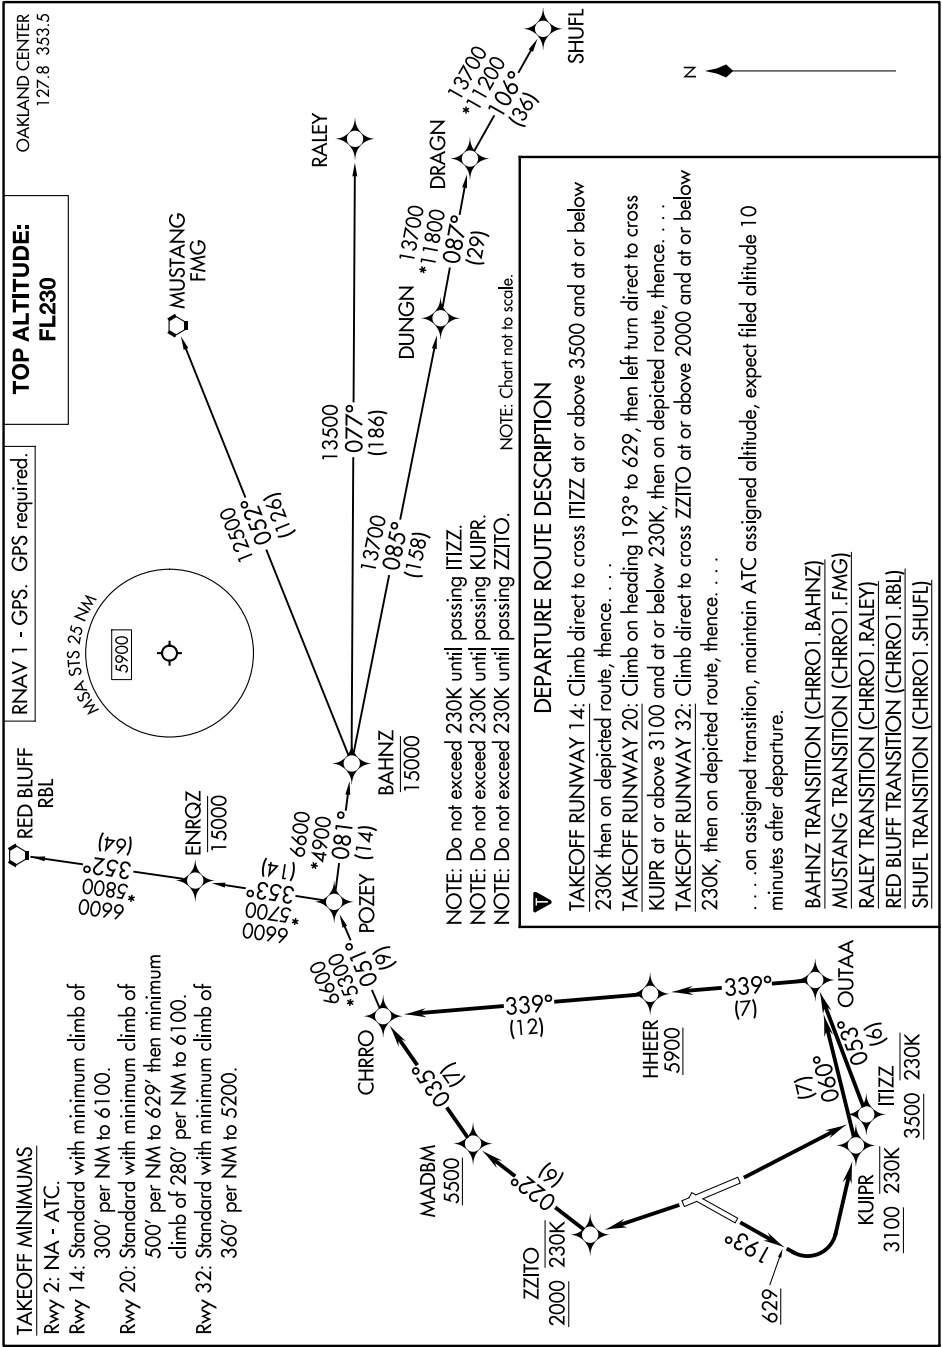

# CHRRO ONE DEPARTURE (RNAV)

SW-2, 16 MAY 2024 to 13 JUN 2024

SW-2, 16 MAY 2024 to 13 JUN 2024