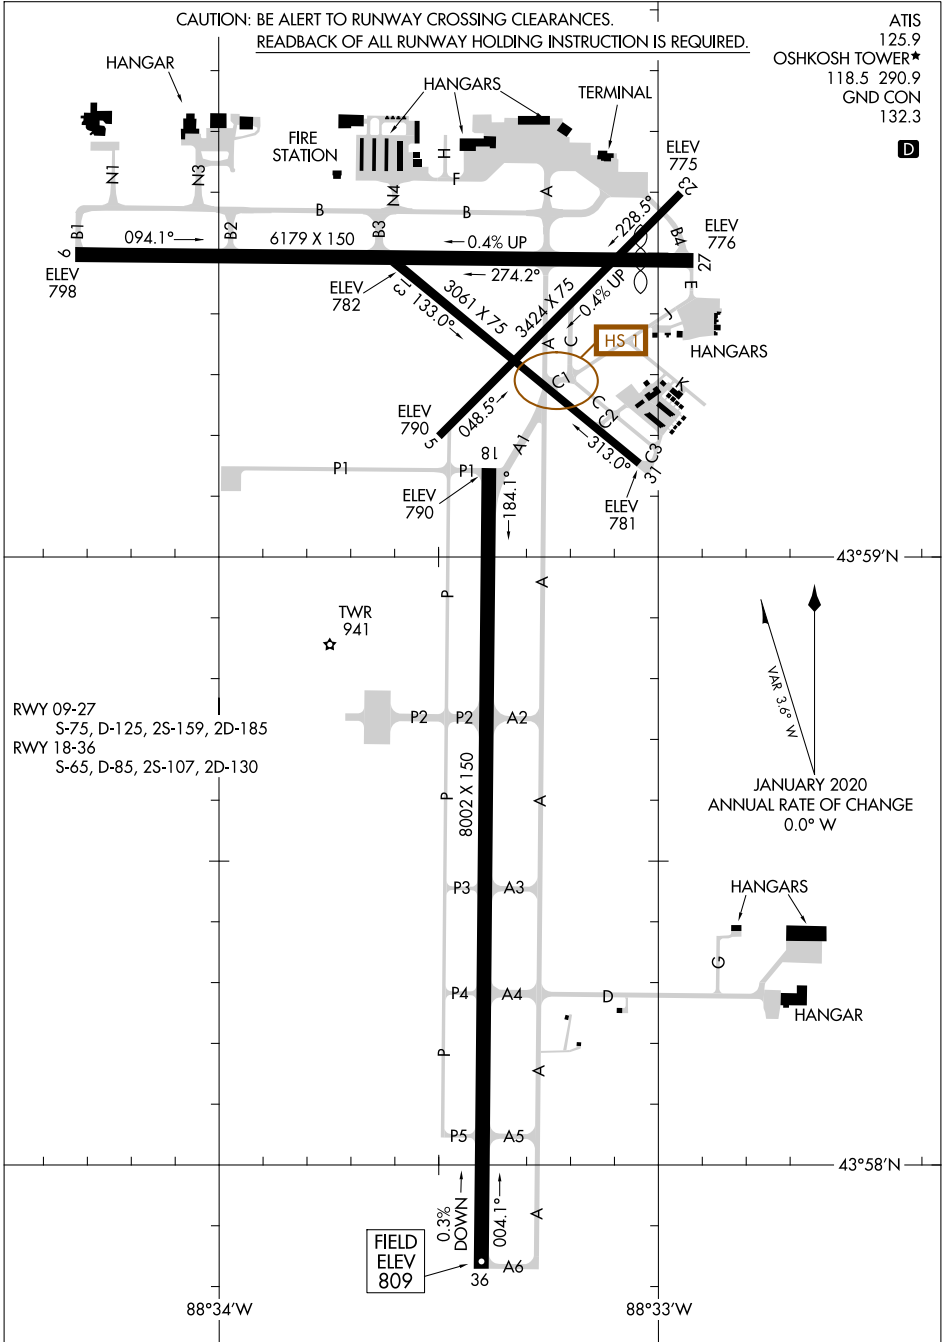

AIRPORT DIAGRAM

WITTMAN RGNL (OSH)
OSHKOSH, WISCONSIN

AL-730 (FAA)

CAUTION: BE ALERT TO RUNWAY CROSSING CLEARANCES.

READBACK OF ALL RUNWAY HOLDING INSTRUCTION IS REQUIRED.

ATIS 125.9
OSHKOSH TOWER* 118.5 290.9
GND CON 132.3

D

EC-3, 16 MAY 2024 to 13 JUN 2024

EC-3, 16 MAY 2024 to 13 JUN 2024

43°59'N
43°58'N
MAG 3.5° N
JANUARY 2020 ANNUAL RATE OF CHANGE 0.0° W