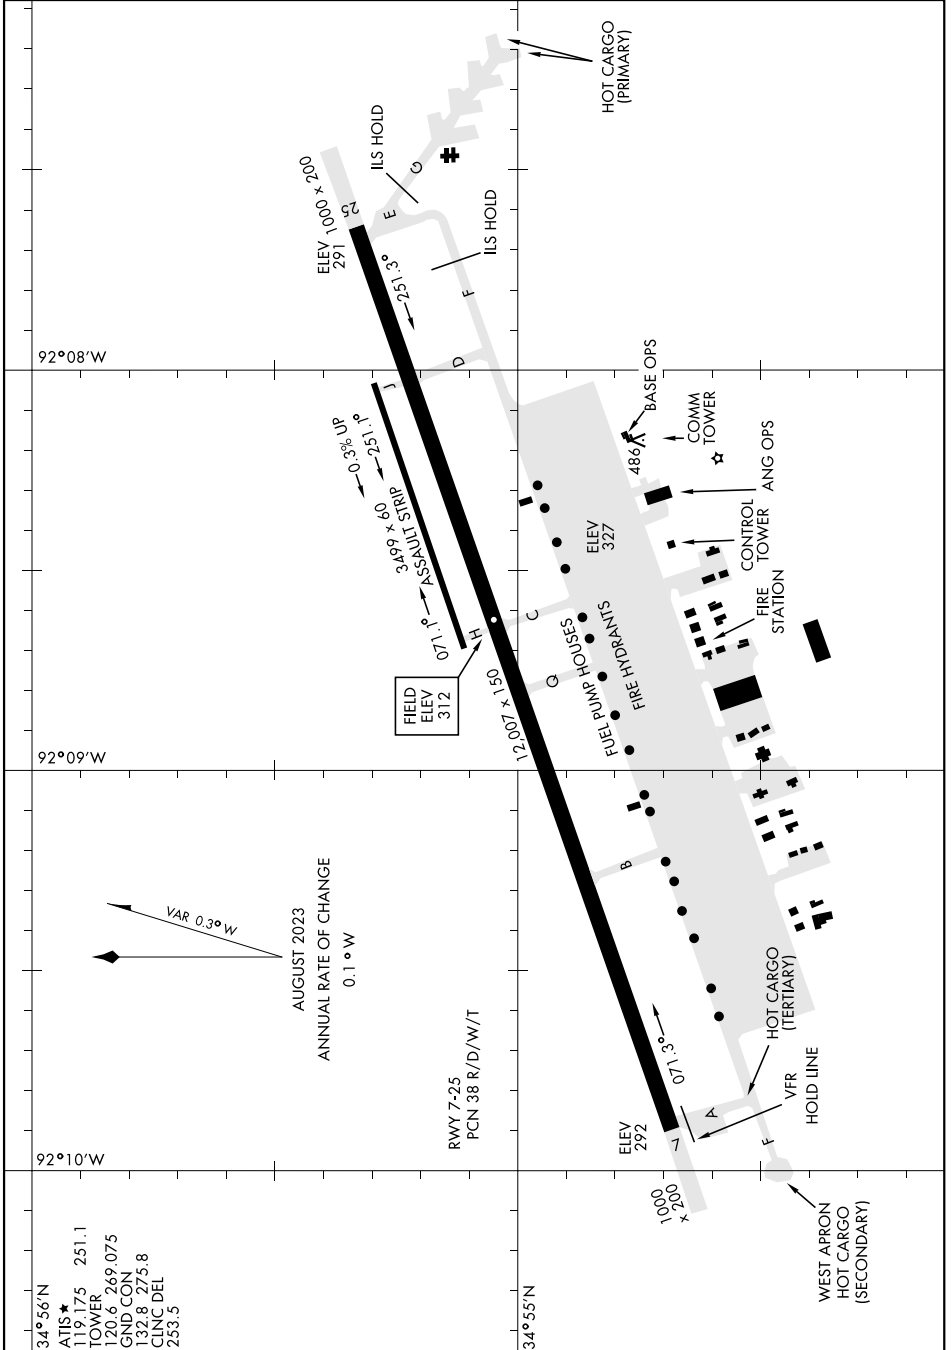

# AIRPORT DIAGRAM

AL-738 [USAF]

SC-1, 16 MAY 2024 to 13 JUN 2024

SC-1, 16 MAY 2024 to 13 JUN 2024

# AIRPORT DIAGRAM