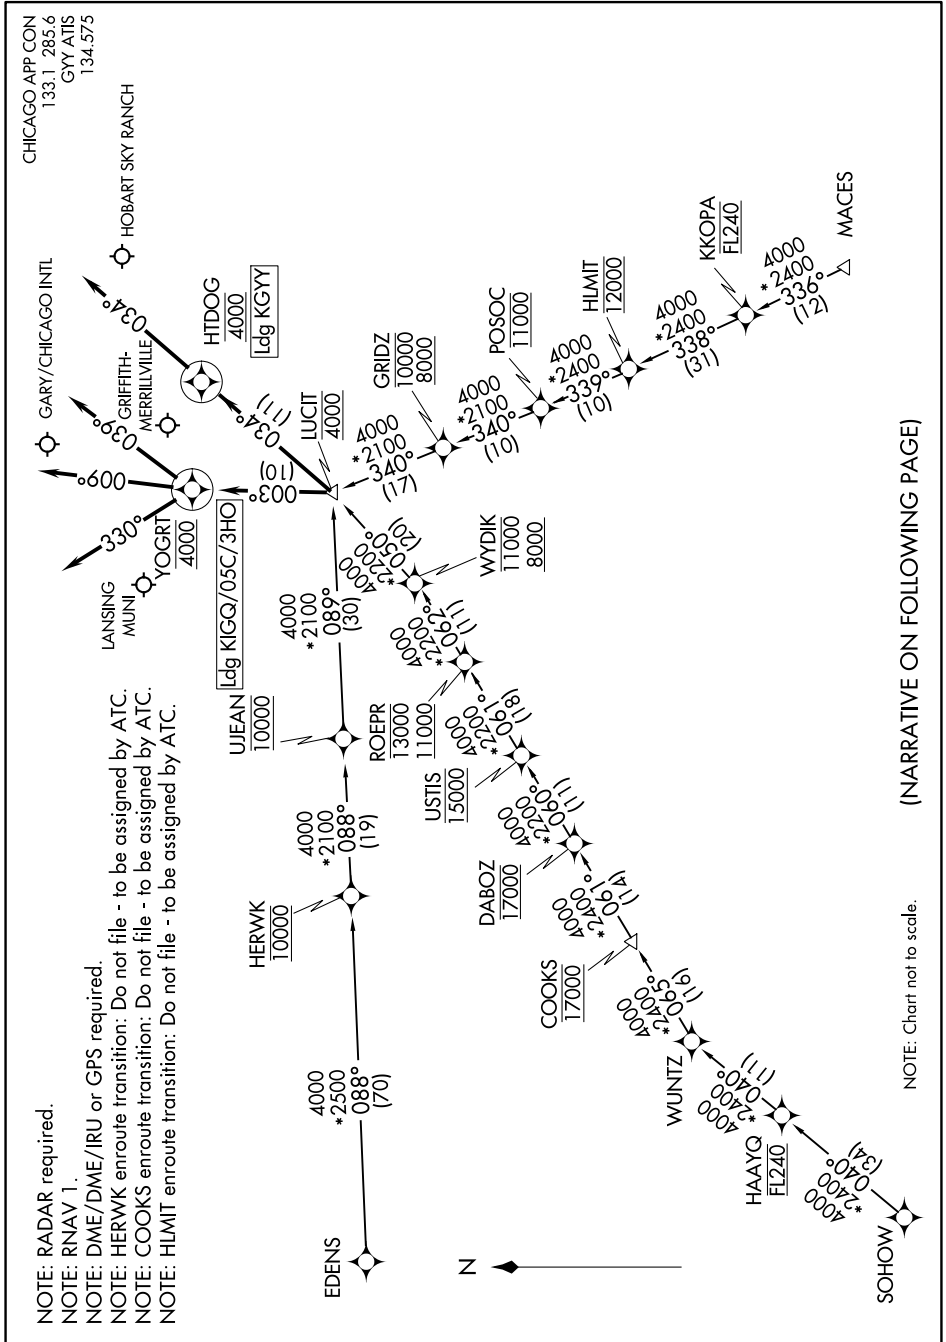

# LUCIT TWO ARRIVAL (RNAV)

GARY, INDIANA

EC-2, 16 MAY 2024 to 13 JUN 2024