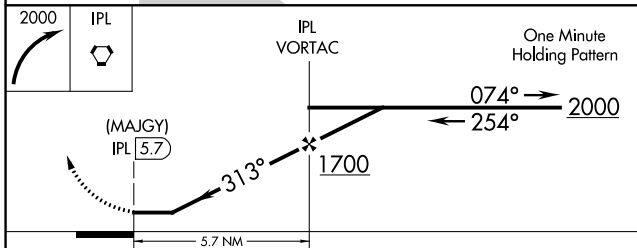

CATEGORY	A	B	C	D	FAF to MAP 5.7 NM					
CIRCLING	560-1	614 (700-1)	560-1¾ 614 (700-1¾)	560-2 614 (700-2)	Knots	60	90	120	150	180
					Min:Sec	5:42	3:48	2:51	2:17	1:54

SW-3, 16 MAY 2024 to 13 JUN 2024

SW-3, 16 MAY 2024 to 13 JUN 2024