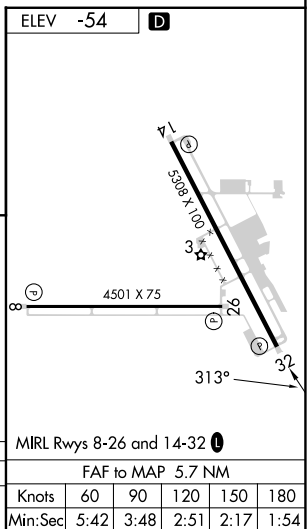

VORTAC IPL 115.9 Chan 106	APP CRS 313°	Rwy ldg TDZE Apt Elev	N/A N/A -54
---	------------------------	-----------------------------	--

VOR or GPS-A
IMPERIAL COUNTY (IPL)

⚠ Circling Rwy 32 NA at night.	MISSED APPROACH: Climbing right turn to 2000 direct IPL VORTAC and hold.
---------------------------------------	--

ASOS 132.175	YUMA CERAP 128.55 292.2	UNICOM 122.7 (CTAF) 0
------------------------	-----------------------------------	---------------------------------

UNITED STATES
MEXICO
• 2562

CATEGORY	A	B	C	D	FAF to MAP 5.7 NM					
CIRCLING	560-1	614 (700-1)	560-1¾ 614 (700-1¾)	560-2 614 (700-2)	Knots	60	90	120	150	180
					Min:Sec	5:42	3:48	2:51	2:17	1:54