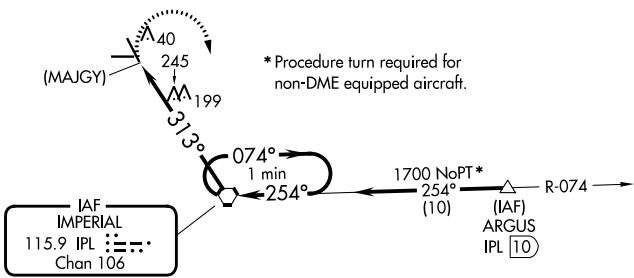

VORTAC IPL 115.9 Chan 106	APP CRS 313°	Rwy ldg TDZE Apt Elev	N/A N/A -54
---	------------------------	-----------------------------	--

VOR or GPS-A
IMPERIAL COUNTY (IPL)

⚠ Circling Rwy 32 NA at night.	MISSED APPROACH: Climbing right turn to 2000 direct IPL VORTAC and hold.
---------------------------------------	--

ASOS 132.175	YUMA CERAP 128.55 292.2	UNICOM 122.7 (CTAF) 0
------------------------	-----------------------------------	---------------------------------

UNITED STATES
MEXICO
• 2562

CATEGORY	A	B	C	D	FAF to MAP 5.7 NM					
CIRCLING	560-1	614 (700-1)	560-1¾ 614 (700-1¾)	560-2 614 (700-2)	Knots	60	90	120	150	180
					Min:Sec	5:42	3:48	2:51	2:17	1:54

SW-3, 16 MAY 2024 to 13 JUN 2024

SW-3, 16 MAY 2024 to 13 JUN 2024