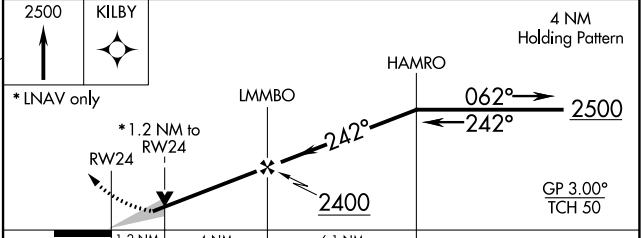

CATEGORY	A	B	C	D
LPV DA	970-1		289 (300-1)	
LNAV/VNAV DA	1143-1½		462 (500-1½)	
LNAV MDA	1100-1	419 (500-1)	1100-1¼	419 (500-1¼)
C CIRCLING	1200-1	505 (600-1)	1300-1¾ 605 (700-1¾)	1300-2 605 (700-2)