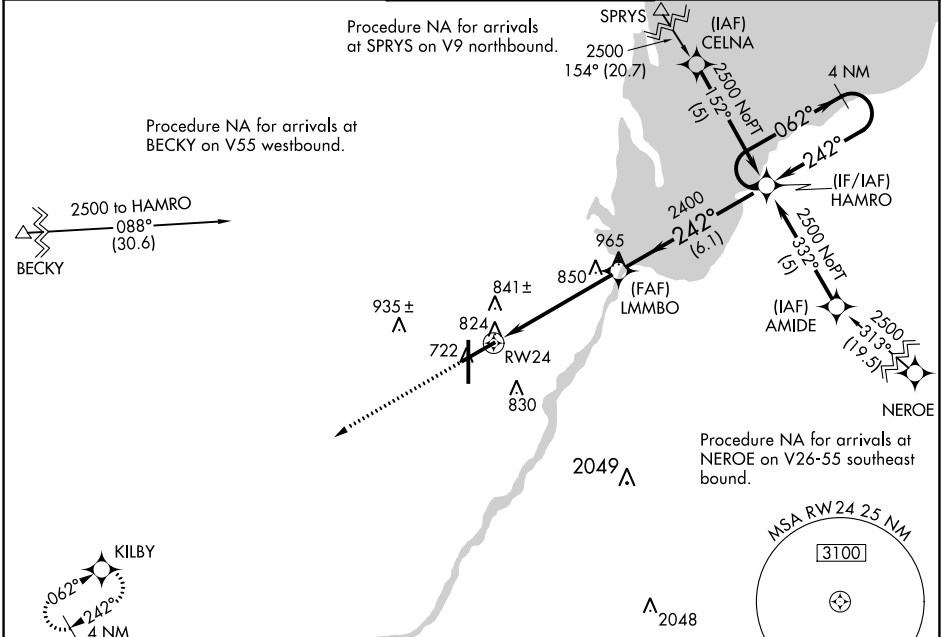

WAAS CH 99515 W24A	APP CRS 242°	Rwy Idg TDZE 681 Apt Elev 695	7699
--	------------------------	---	-------------

RNAV (GPS) RWY 24

GREEN BAY/AUSTIN STRAUBEL INTL (G.R.B)

RNP APCH-GPS.
 ▼ For uncompensated Baro-VNAV systems, LNAV/VNAV ASR NA below -16° C or above 54°C.
 MISSED APPROACH: Climb to 2500 direct KILBY and hold.

ATIS 124.1	GREEN BAY APP CON * 119.4 338.2	GREEN BAY TOWER * 118.7 (CTAF) 257.8	GND CON 121.9	CLNC DEL 121.75
----------------------	---	--	-------------------------	---------------------------

EC-3, 16 MAY 2024 to 13 JUN 2024

EC-3, 16 MAY 2024 to 13 JUN 2024

ELEV 695	D	TDZE 681
----------	----------	----------

CATEGORY	A	B	C	D
LPV DA	970-1		289 (300-1)	
LNAV/VNAV DA	1143-1½		462 (500-1½)	
LNAV MDA	1100-1	419 (500-1)	1100-1¼	419 (500-1¼)
C CIRCLING	1200-1	505 (600-1)	1300-1¾ 605 (700-1¾)	1300-2 605 (700-2)