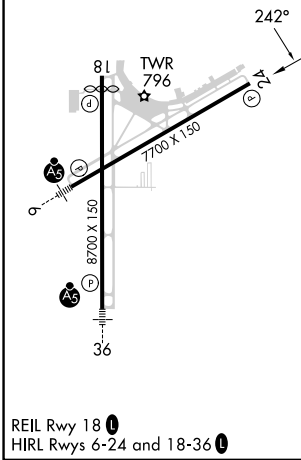

CATEGORY	A	B	C	D
LPV DA	970-1		289 (300-1)	
LNAV/VNAV DA	1143-1½		462 (500-1½)	
LNAV MDA	1100-1	419 (500-1)	1100-1¼	419 (500-1¼)
C CIRCLING	1200-1	505 (600-1)	1300-1¾ 605 (700-1¾)	1300-2 605 (700-2)