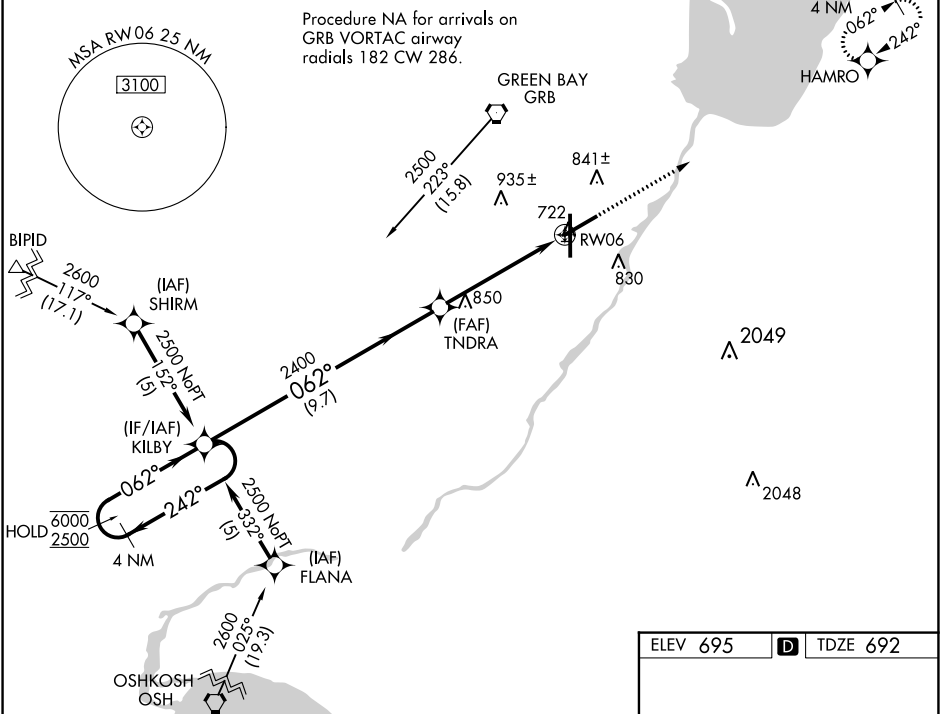

WAAS CH 63015 W06A	APP CRS 062°	Rwy Idg TDZE 692 Apt Elev 695
--	------------------------	---

RNAV (GPS) RWY 6

GREEN BAY/AUSTIN STRAUBEL INTL (GRB)

RNP APCH.		MALSR AS	MISSED APPROACH: Climb to 2500 direct HAMRO and hold.	
ATIS 124.1	GREEN BAY APP CON* 119.4 338.2	GREEN BAY TOWER * 118.7 (CTAF) 257.8	GND CON 121.9	CLNC DEL 121.75

CATEGORY	A	B	C	D
LPV DA**	892/24		200 (200-½)	
RNAV/VNAV DA	1000/24 308 (400-½)		1000/40 308 (400-¾)	
RNAV MDA	1100/24 408 (500-½)		1100/40 408 (500-¾)	
CIRCLING	1200-1 505 (600-1)		1300-1¾ 605 (700-1½)	

EC-3, 16 MAY 2024 to 13 JUN 2024

EC-3, 16 MAY 2024 to 13 JUN 2024