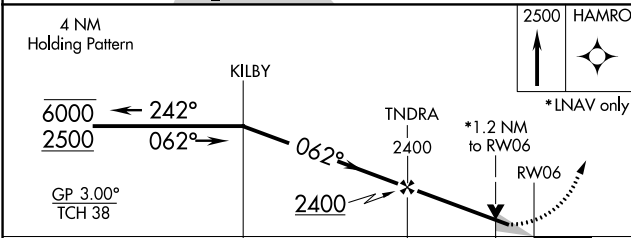

WAAS CH 63015 W06A	APP CRS 062°	Rwy Idg TDZE 692 Apt Elev 695
--	------------------------	---

RNAV (GPS) RWY 6

GREEN BAY/AUSTIN STRAUBEL INTL (GRB)

RNP APCH.		MALSR AS	MISSED APPROACH: Climb to 2500 direct HAMRO and hold.	
ATIS 124.1	GREEN BAY APP CON* 119.4 338.2	GREEN BAY TOWER * 118.7 (CTAF) 257.8	GND CON 121.9	CLNC DEL 121.75

CATEGORY	A	B	C	D
LPV DA**	892/24		200 (200-½)	
RNAV/VNAV DA	1000/24 308 (400-½)		1000/40 308 (400-¾)	
RNAV MDA	1100/24 408 (500-½)		1100/40 408 (500-¾)	
CIRCLING	1200-1 505 (600-1)		1300-1¾ 605 (700-1½)	