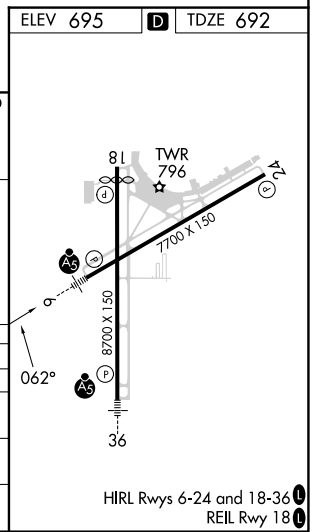

WAAS CH 63015 W06A	APP CRS 062°	Rwy Idg TDZE 692 Apt Elev 695
--	------------------------	---

RNAV (GPS) RWY 6

GREEN BAY/AUSTIN STRAUBEL INTL (GRB)

RNP APCH.		MALSR AS	MISSED APPROACH: Climb to 2500 direct HAMRO and hold.	
ATIS 124.1	GREEN BAY APP CON* 119.4 338.2	GREEN BAY TOWER * 118.7 (CTAF) 257.8	GND CON 121.9	CLNC DEL 121.75

CATEGORY	A	B	C	D
LPV DA**	892/24		200 (200-½)	
RNAV/VNAV DA	1000/24 308 (400-½)		1000/40 308 (400-¾)	
RNAV MDA	1100/24 408 (500-½)		1100/40 408 (500-¾)	
CIRCLING	1200-1 505 (600-1)		1300-1¾ 605 (700-1½)	