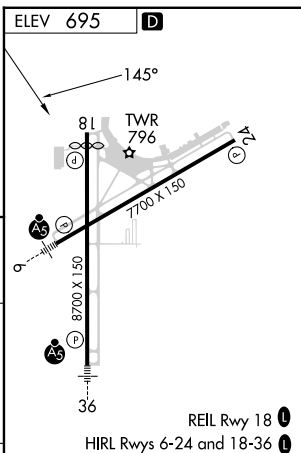

VORTAC GRB 115.5 Chan 102	APP CRS 145°	Rwy Idg TDZE Arprt Elev	N/A N/A 695
---	------------------------	-------------------------------	--

VOR-A

GREEN BAY/AUSTIN STRAUBEL INTL (GRB)

ASR MISSED APPROACH: Climb to 1500 then climbing right turn to 2500 direct GRB VORTAC and hold.

ATIS 124.1	GREEN BAY APP CON* 119.4 338.2	GREEN BAY TOWER* 118.7 (CTAF) 257.8	GND CON 121.9	CLNC DEL 121.75
----------------------	--	---	-------------------------	---------------------------

CATEGORY	A	B	C	D	FAF to MAP 4.5 NM					
CIRCLING	1200-1 505 (600-1)		1300-1 3/4 605 (700-1 3/4)	1300-2 605 (700-2)	Knots	60	90	120	150	180
					Min:Sec	4:30	3:00	2:15	1:48	1:30