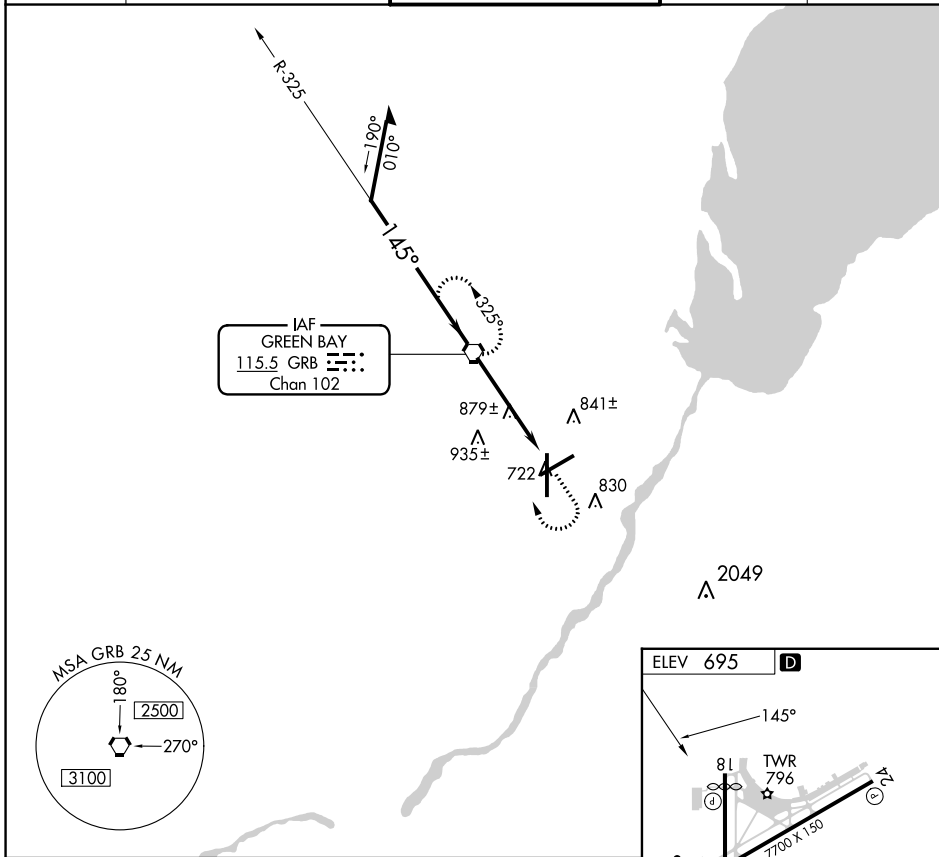

VORTAC GRB 115.5 Chan 102	APP CRS 145°	Rwy Idg TDZE Arprt Elev	N/A N/A 695
---	------------------------	-------------------------------	--

VOR-A

GREEN BAY/AUSTIN STRAUBEL INTL (GRB)

ASR MISSED APPROACH: Climb to 1500 then climbing right turn to 2500 direct GRB VORTAC and hold.

ATIS 124.1	GREEN BAY APP CON* 119.4 338.2	GREEN BAY TOWER* 118.7 (CTAF) 257.8	GND CON 121.9	CLNC DEL 121.75
----------------------	--	---	-------------------------	---------------------------

CATEGORY	A	B	C	D	FAF to MAP 4.5 NM					
CIRCLING	1200-1 505 (600-1)		1300-1 3/4 605 (700-1 3/4)	1300-2 605 (700-2)	Knots	60	90	120	150	180
					Min:Sec	4:30	3:00	2:15	1:48	1:30

EC-3, 16 MAY 2024 to 13 JUN 2024

EC-3, 16 MAY 2024 to 13 JUN 2024