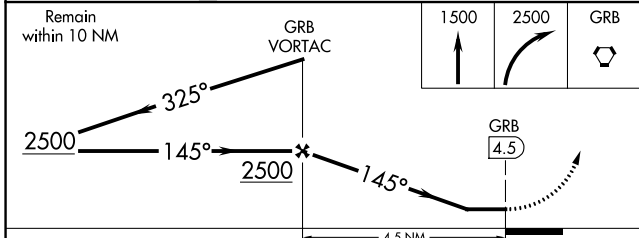

VORTAC GRB 115.5 Chan 102	APP CRS 145°	Rwy Idg TDZE Arprt Elev	N/A N/A 695
---	------------------------	-------------------------------	--

VOR-A

GREEN BAY/AUSTIN STRAUBEL INTL (GRB)

ASR MISSED APPROACH: Climb to 1500 then climbing right turn to 2500 direct GRB VORTAC and hold.

ATIS 124.1	GREEN BAY APP CON* 119.4 338.2	GREEN BAY TOWER* 118.7 (CTAF) 257.8	GND CON 121.9	CLNC DEL 121.75
----------------------	--	---	-------------------------	---------------------------

CATEGORY	A	B	C	D	FAF to MAP 4.5 NM					
CIRCLING	1200-1 505 (600-1)		1300-1 3/4 605 (700-1 3/4)	1300-2 605 (700-2)	Knots	60	90	120	150	180
					Min:Sec	4:30	3:00	2:15	1:48	1:30