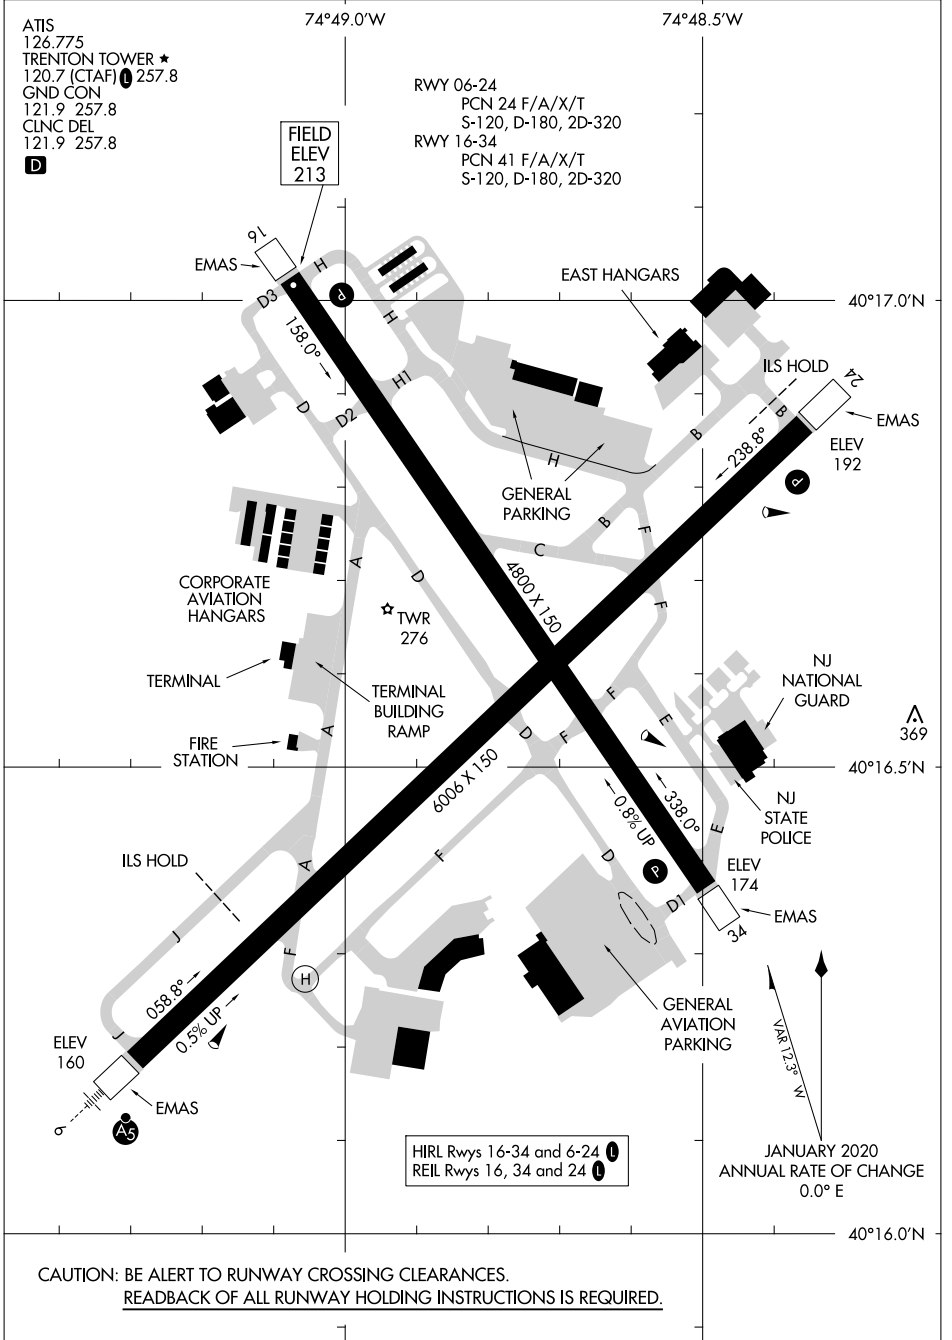

24025

# AIRPORT DIAGRAM

AL-982 (FAA)

TRENTON MERCER (TTN)  
TRENTON, NEW JERSEY

NE-2, 16 MAY 2024 to 13 JUN 2024

NE-2, 16 MAY 2024 to 13 JUN 2024

# AIRPORT DIAGRAM

24025

TRENTON, NEW JERSEY  
TRENTON MERCER (TTN)