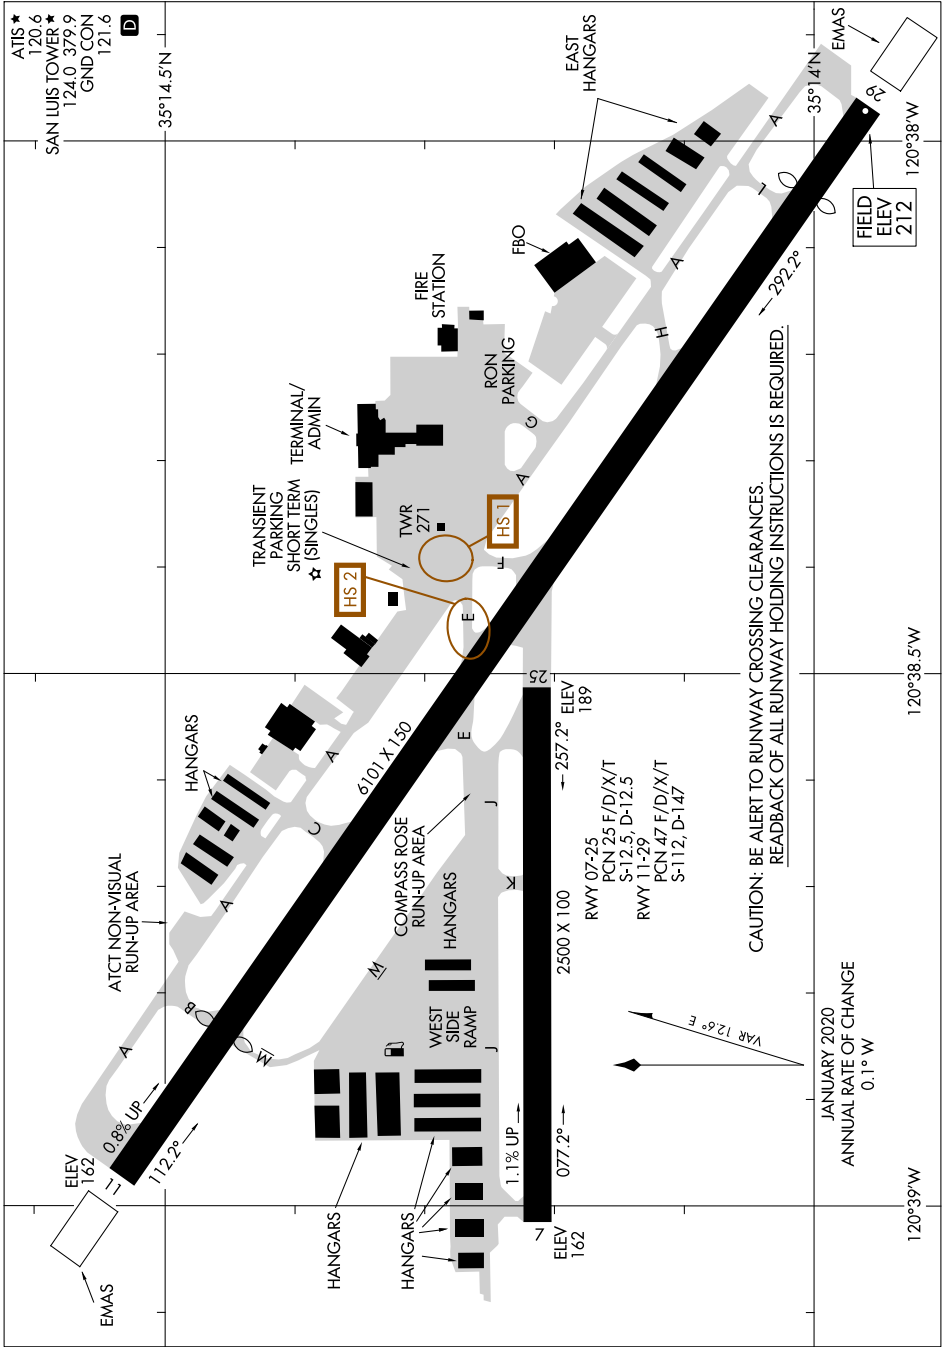

AIRPORT DIAGRAM

SAN LUIS OBISPO COUNTY RGNL (SBP)
SAN LUIS OBISPO, CALIFORNIA

AL-989 (FAA)

SW-3, 16 MAY 2024 to 13 JUN 2024

AIRPORT DIAGRAM

SAN LUIS OBISPO, CALIFORNIA
SAN LUIS OBISPO COUNTY RGNL (SBP)

SW-3, 16 MAY 2024 to 13 JUN 2024