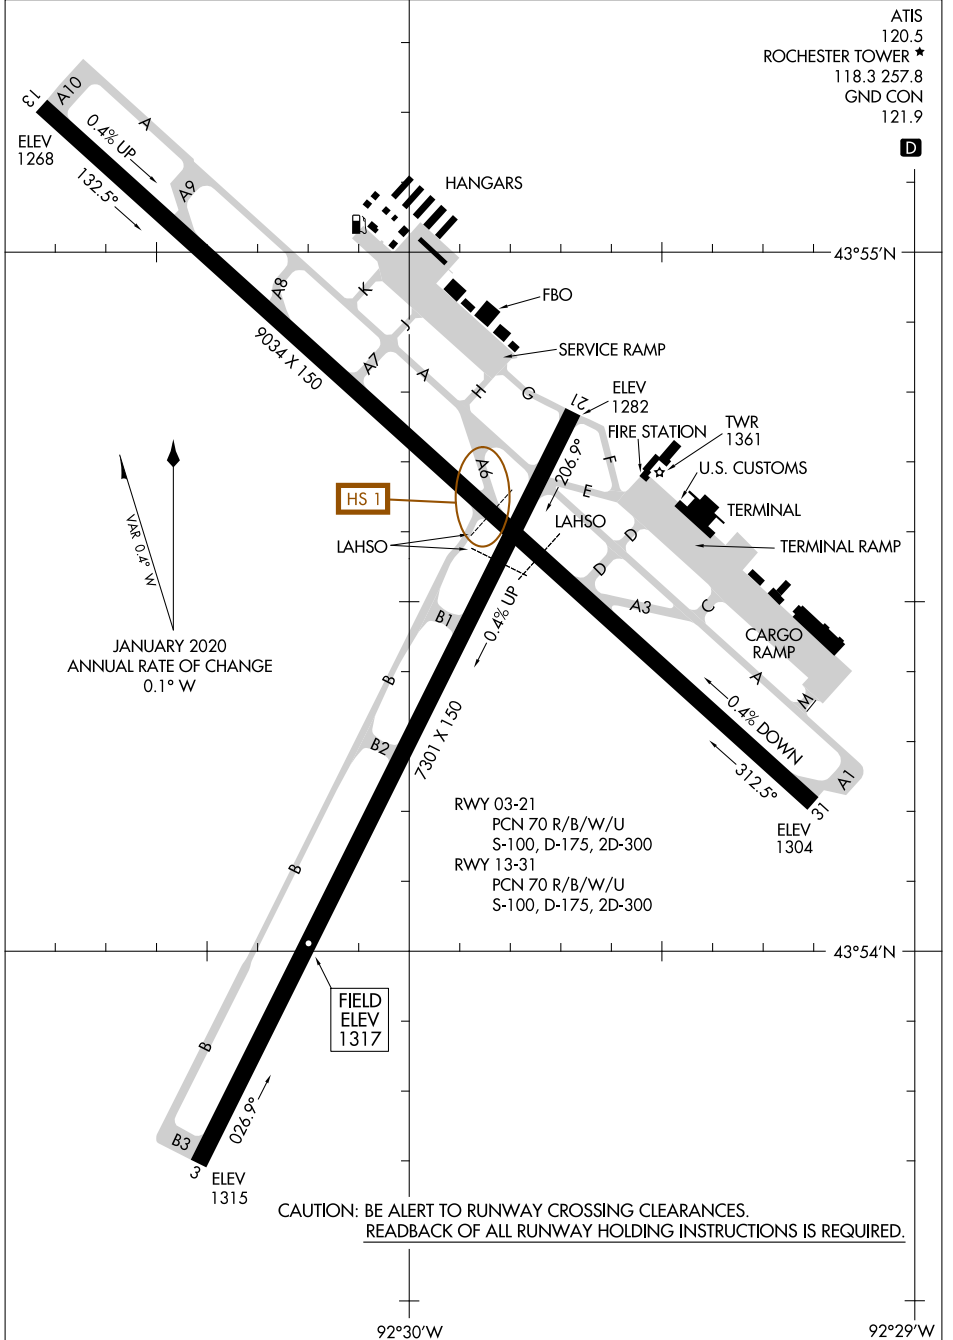

AIRPORT DIAGRAM

AL-5041 (FAA)

ROCHESTER INTL (RST)
ROCHESTER, MINNESOTA

NC-1, 16 MAY 2024 to 13 JUN 2024

NC-1, 16 MAY 2024 to 13 JUN 2024

AIRPORT DIAGRAM

ROCHESTER, MINNESOTA
ROCHESTER INTL (RST)