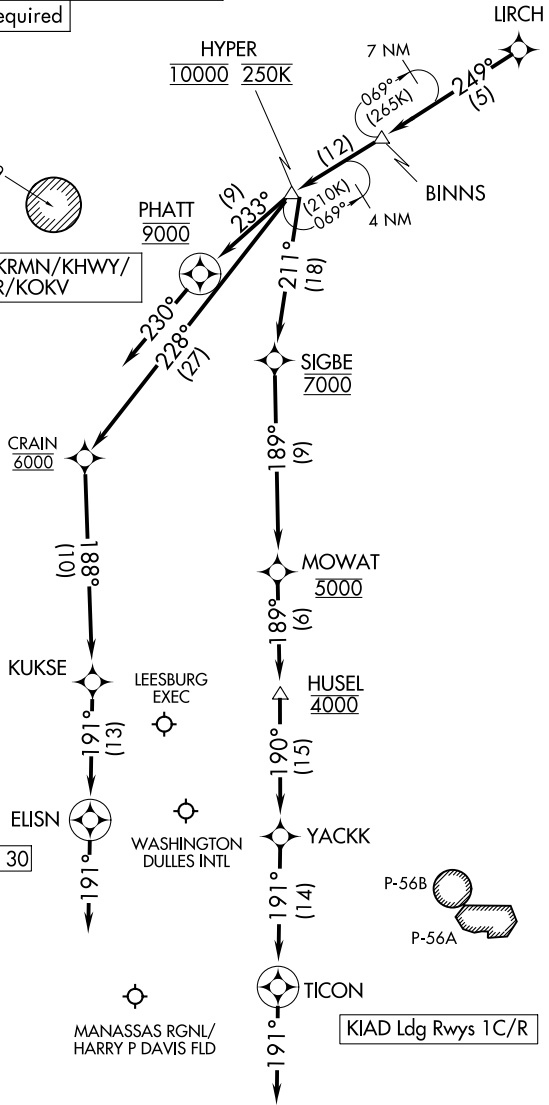

# HYPER NINE ARRIVAL (RNAV) Arrival Routes

WASHINGTON, DC

POTOMAC APP CON  
 133.0 288.35  
 IAD D-ATIS  
 134.85  
 HEF ATIS  
 125.175  
 KNYG ATIS  
 263.15

RNAV 1 - DME/DME/IRU or GPS

RADAR required

Ldg KNYG/KCJR/KEZF/KRMN/KHWY/  
 KHFE/KMRB/KJYO/KFRR/KOKV  
 KIAD Ldg Rwys 19L/C/R

NOTE: Jet and turboprop aircraft only.  
 NOTE: For aircraft capable of 180K or greater.

KIAD Ldg Rwys 1L, 30

KIAD Ldg Rwys 1C/R

(CONTINUED ON FOLLOWING PAGE)

NOTE: Chart not to scale.

NE-3, 16 MAY 2024 to 13 JUN 2024

NE-3, 16 MAY 2024 to 13 JUN 2024

WASHINGTON, DC