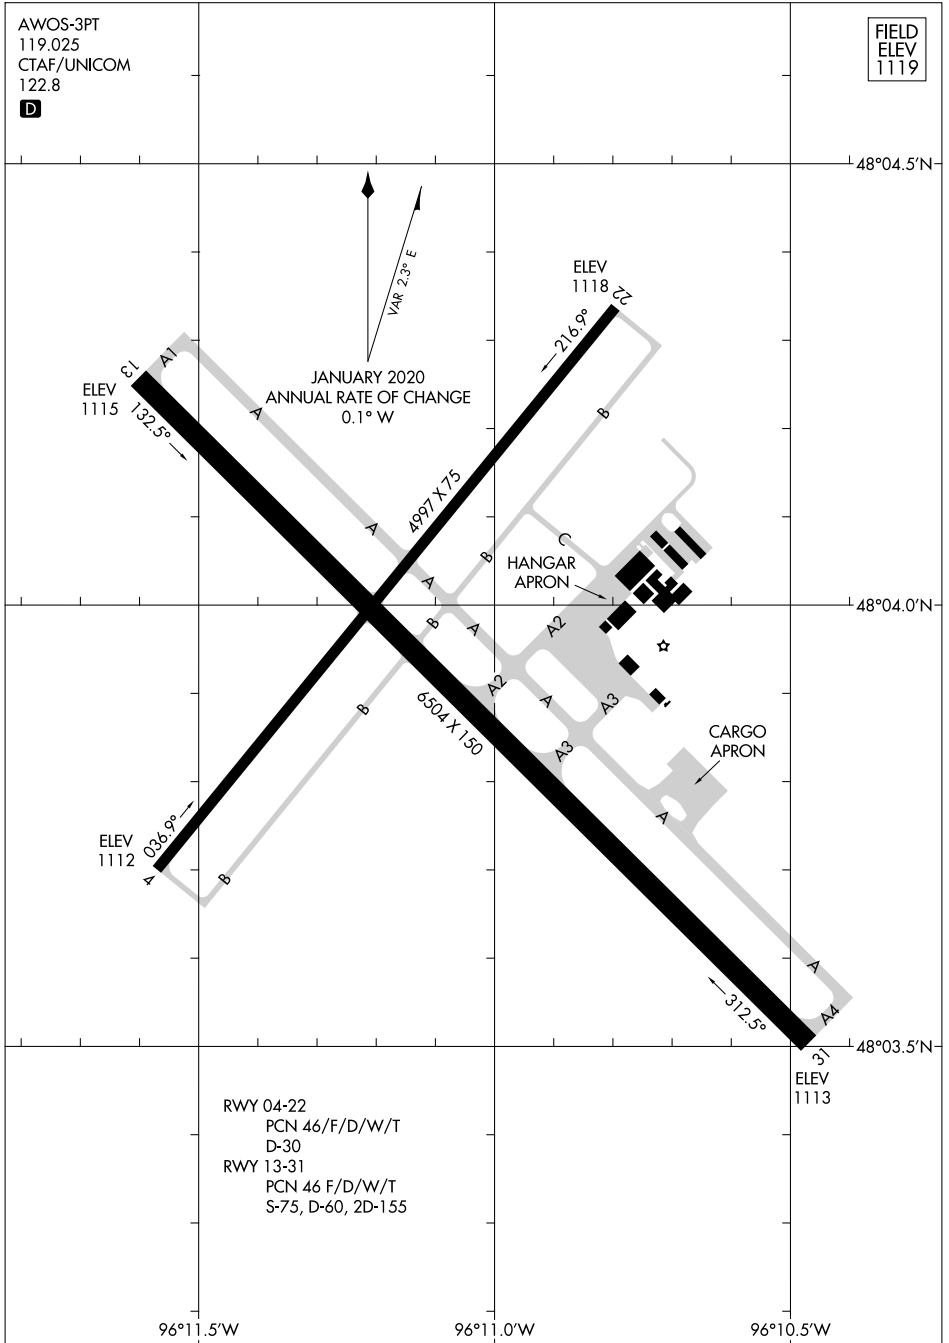

22307

AIRPORT DIAGRAM

AL-5201 (FAA)

THIEF RIVER FALLS RGNL (TVF)
THIEF RIVER FALLS, MINNESOTA

AWOS-3PT
119.025
CTAF/UNICOM
122.8

FIELD
ELEV
1119

NC-1, 16 MAY 2024 to 13 JUN 2024

NC-1, 16 MAY 2024 to 13 JUN 2024

RWY 04-22
PCN 46/F/D/W/T
D-30

RWY 13-31
PCN 46 F/D/W/T
S-75, D-60, 2D-155

AIRPORT DIAGRAM

22307

THIEF RIVER FALLS, MINNESOTA
THIEF RIVER FALLS RGNL (TVF)