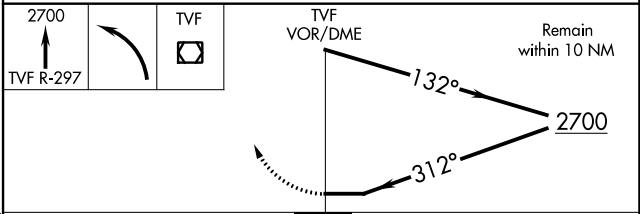

VOR/DME TVF 114.45 Chan 91(Y)	APP CRS 312°	Rwy Idg TDZE Apt Elev	6304 1114 1119
---	------------------------	-----------------------------	---

VOR RWY 31

THIEF RIVER FALLS RGNL (TVF)

		MISSED APPROACH: Climb to 2700 on TVF R-297 then left turn direct TVF VOR/DME and hold.

CATEGORY	A	B	C	D
S-31	1660-1/2 546 (600-1/2)		1660-1 1/8 546 (600-1 1/8)	
C CIRCLING	1660-1 541 (600-1)		1820-2 701 (800-2)	1980-2 3/4 861 (900-2 3/4)

NC-1, 16 MAY 2024 to 13 JUN 2024

NC-1, 16 MAY 2024 to 13 JUN 2024