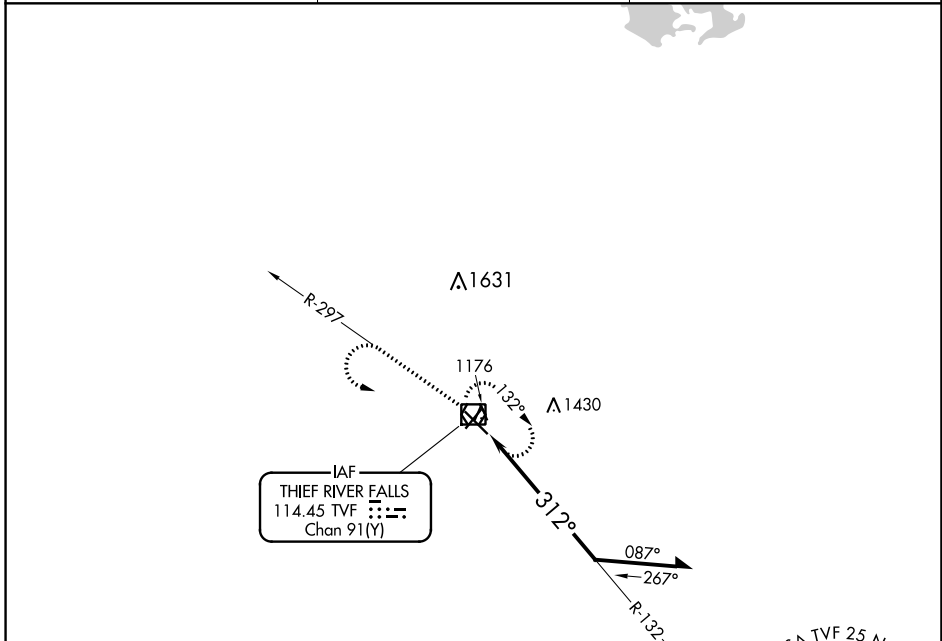

VOR/DME TVF 114.45 Chan 91(Y)	APP CRS 312°	Rwy Idg TDZE Apt Elev	6304 1114 1119
---	------------------------	-----------------------------	---

VOR RWY 31

THIEF RIVER FALLS RGNL (TVF)

		MISSED APPROACH: Climb to 2700 on TVF R-297 then left turn direct TVF VOR/DME and hold.

AWOS-3PT 119.025	MINNEAPOLIS CENTER 132.15 269.6	UNICOM 122.8 (CTAF)
----------------------------	---	-------------------------------

ELEV 1119	D	TDZE 1114
-----------	----------	-----------

- HIRL Rwy 13-31
- MIRL Rwy 4-22
- REIL Rwy 4, 13, and 22

CATEGORY	A	B	C	D
S-31	1660-1/2 546 (600-1/2)		1660-1 1/8 546 (600-1 1/8)	
C CIRCLING	1660-1 541 (600-1)		1820-2 701 (800-2)	1980-2 3/4 861 (900-2 3/4)

NC-1, 16 MAY 2024 to 13 JUN 2024

NC-1, 16 MAY 2024 to 13 JUN 2024