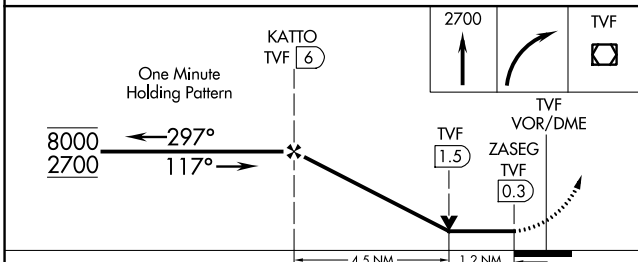

CATEGORY	A	B	C	D
S-13	1520-1	405 (500-1)	1520-1¼	405 (500-1¼)

HIRL Rwy 13-31
MIRL Rwy 4-22
REIL Rws 4, 13, and 22

NC-1, 16 MAY 2024 to 13 JUN 2024

NC-1, 16 MAY 2024 to 13 JUN 2024