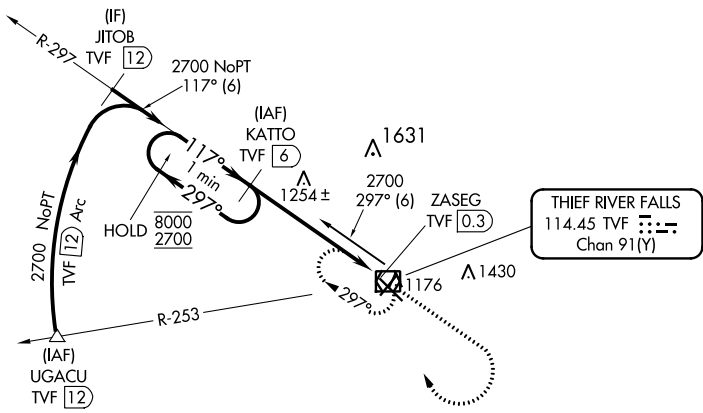

VOR/DME TVF <b>114.45</b> Chan <b>91(Y)</b>	APP CRS <b>117°</b>	Rwy Idg TDZE <b>1115</b> Apt Elev <b>1119</b>
---	------------------------	---

# VOR Z RWY 13

THIEF RIVER FALLS RGNL (TVF)

DME required.	MISSED APPROACH: Climb to 2700 then right turn direct TVF VOR/DME and hold.
---------------	---

AWOS-3PT <b>119.025</b>	MINNEAPOLIS CENTER <b>132.15 269.6</b>	UNICOM <b>122.8 (CTAF)</b>
----------------------------	---	-------------------------------

**THIEF RIVER FALLS**  
114.45 TVF  
Chan 91(Y)

CATEGORY	A	B	C	D
S-13	1520-1	405 (500-1)	1520-1¼	405 (500-1¼)

HIRL Rwy 13-31  
MIRL Rwy 4-22  
REIL Rws 4, 13, and 22

NC-1, 16 MAY 2024 to 13 JUN 2024

NC-1, 16 MAY 2024 to 13 JUN 2024