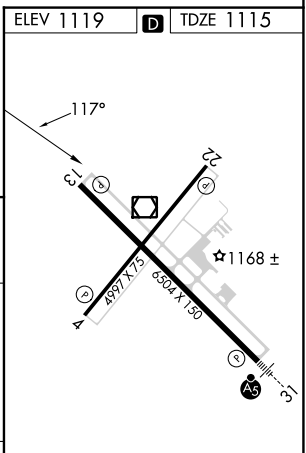

VOR/DME TVF <b>114.45</b> Chan <b>91(Y)</b>	APP CRS <b>117°</b>	Rwy Idg TDZE <b>1115</b> Apt Elev <b>1119</b>
---	------------------------	---

# VOR Z RWY 13

THIEF RIVER FALLS RGNL (TVF)

DME required.	MISSED APPROACH: Climb to 2700 then right turn direct TVF VOR/DME and hold.
---------------	---

AWOS-3PT <b>119.025</b>	MINNEAPOLIS CENTER <b>132.15 269.6</b>	UNICOM <b>122.8 (CTAF)</b>
----------------------------	---	-------------------------------

**THIEF RIVER FALLS**  
114.45 TVF  
Chan 91(Y)

CATEGORY	A	B	C	D
S-13	1520-1	405 (500-1)	1520-1¼	405 (500-1¼)

HIRL Rwy 13-31  
MIRL Rwy 4-22  
REIL Rws 4, 13, and 22

NC-1, 16 MAY 2024 to 13 JUN 2024

NC-1, 16 MAY 2024 to 13 JUN 2024