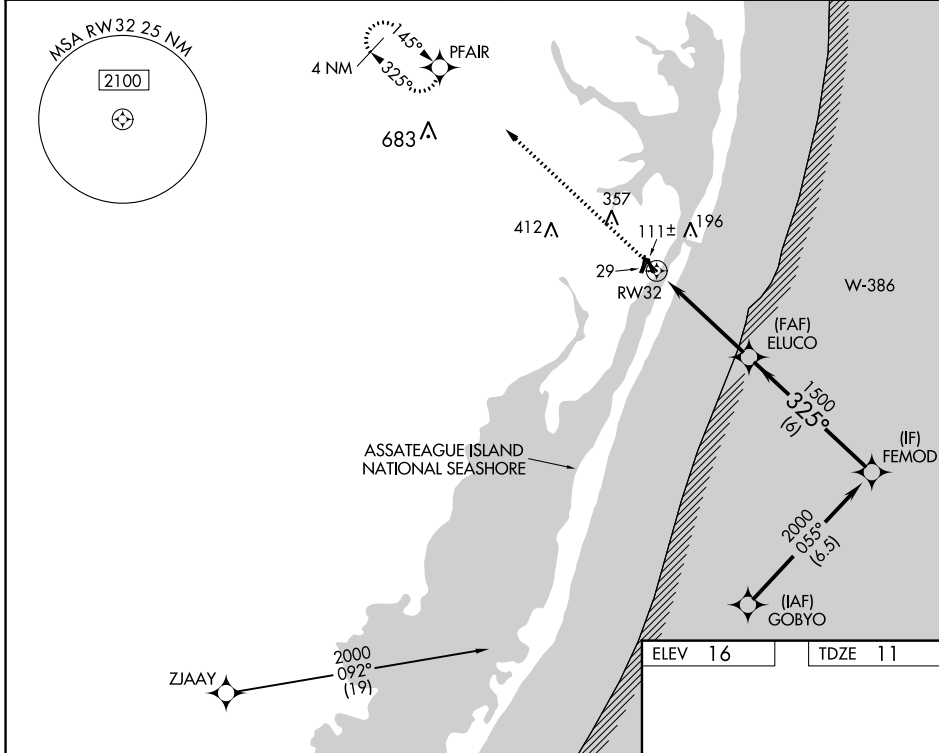

WAAS CH 61246 W32A	APP CRS 325°	Rwy ldg TDZE Apt Elev	4074 11 16
--	------------------------	-----------------------------	---------------------------------------

RNAV (GPS) RWY 32

OCEAN CITY MUNI (OXB)

RNP APCH - GPS.	MISSED APPROACH: Climb to 2000 direct PFAIR and hold.
▽ For uncompensated Baro-VNAV systems, LNAV/VNAV NA below -11°C or above 54° C.	

ASOS 119.025	PATUXENT APP CON ★ 127.95 314.0	CLNC DEL 121.75	UNICOM 123.05 (CTAF) 📞
------------------------	---	---------------------------	---

CATEGORY	A	B	C	D
LPV DA		261-1	250 (300-1)	
LNAV/VNAV DA		289-1	278 (300-1)	
LNAV MDA		380-1	369 (400-1)	

ELEV 16	TDZE 11
---------	---------

NE-3, 16 MAY 2024 to 13 JUN 2024

NE-3, 16 MAY 2024 to 13 JUN 2024