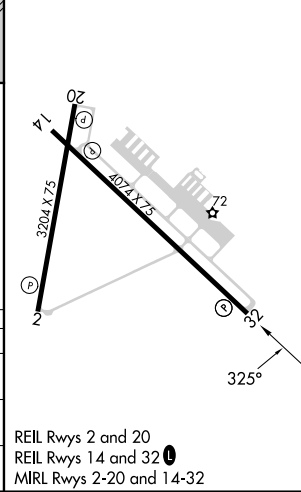

NE-3, 16 MAY 2024 to 13 JUN 2024

NE-3, 16 MAY 2024 to 13 JUN 2024