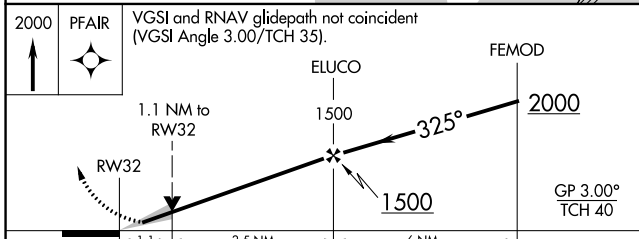

WAAS CH 61246 W32A	APP CRS 325°	Rwy ldg TDZE Apt Elev	4074 11 16
--	------------------------	-----------------------------	---------------------------------------

RNAV (GPS) RWY 32

OCEAN CITY MUNI (OXB)

RNP APCH - GPS.	MISSED APPROACH: Climb to 2000 direct PFAIR and hold.
▽ For uncompensated Baro-VNAV systems, LNAV/VNAV NA below -11°C or above 54° C.	

ASOS 119.025	PATUXENT APP CON ★ 127.95 314.0	CLNC DEL 121.75	UNICOM 123.05 (CTAF) 📞
------------------------	---	---------------------------	---