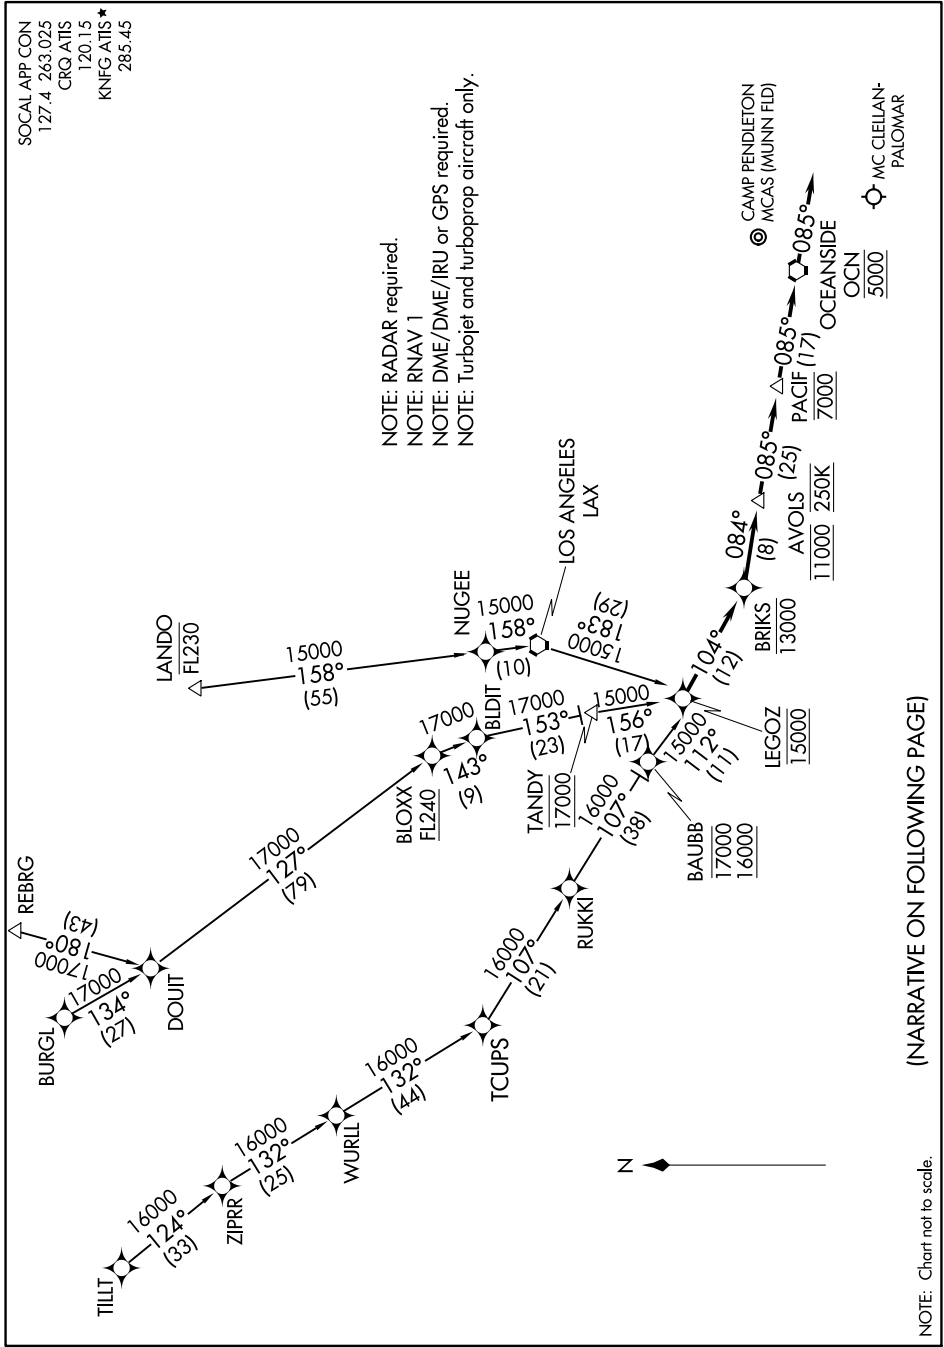

LEGOZ TWO ARRIVAL (RNAV)

AL-5310 (FAA)

CARLSBAD, CALIFORNIA

SOCAL APP CON
127.4 263.025
CRQ ATIS
120.15
KNFG ATIS *
285.45

NOTE: RADAR required.
NOTE: RNAV 1
NOTE: DME/DME/IRU or GPS required.
NOTE: Turbojet and turboprop aircraft only.

SW-3, 16 MAY 2024 to 13 JUN 2024

(NARRATIVE ON FOLLOWING PAGE)

NOTE: Chart not to scale.

SW-3, 16 MAY 2024 to 13 JUN 2024

LEGOZ TWO ARRIVAL (RNAV)

CARLSBAD, CALIFORNIA