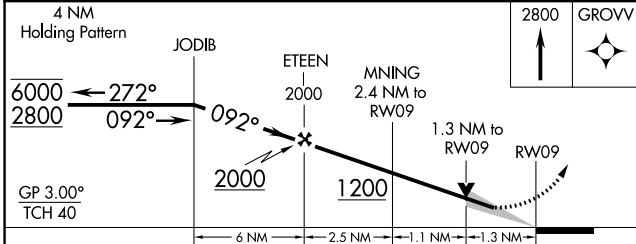

WAAS CH 77800 W09A	APP CRS 092°	Rwy Idg TDZE Apt Elev	5600 418 452
--	------------------------	-----------------------------	---

RNAV (GPS) RWY 9

UNIVERSITY-OXFORD (UOX)

RNP APCH - GPS.

⚠ For uncompensated Baro-VNAV systems, UNAV/VNAV NA below -15°C or above 54°C.

MISSED APPROACH: Climb to 2800 direct GROVV and hold.

AWOS-3PT 132.725	MEMPHIS CENTER 128.5 279.55	GCO 135.075	UNICOM 123.0 (CTAF) 0
----------------------------	---------------------------------------	-----------------------	---------------------------------