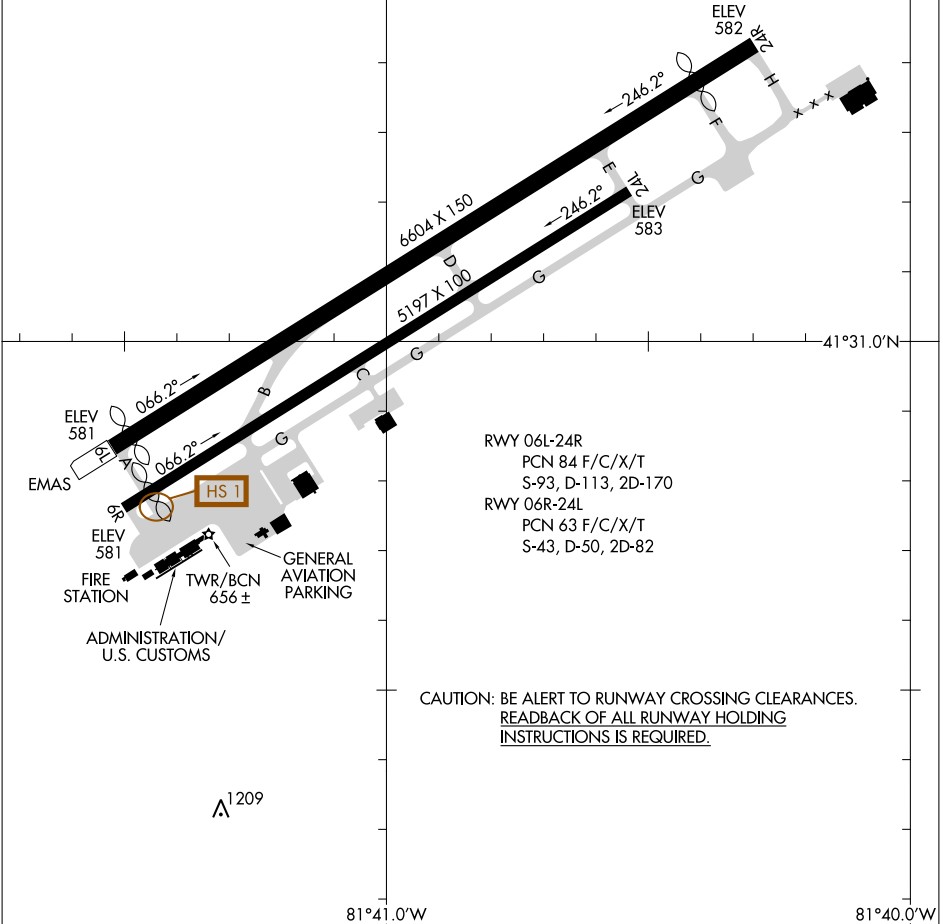

22307

AIRPORT DIAGRAM

AL-5370 (FAA)

BURKE LAKEFRONT (BKL)
CLEVELAND, OHIO

ATIS
125.25
LAKEFRONT TOWER*
124.3 339.8
GND CON
121.9 339.8
CLNC DEL
121.9 (when tower closed)
339.8

FIELD
ELEV
584

41°32.0'N

JANUARY 2020
ANNUAL RATE OF CHANGE
0.0° W

EC-2, 16 MAY 2024 to 13 JUN 2024

EC-2, 16 MAY 2024 to 13 JUN 2024

AIRPORT DIAGRAM

22307

CLEVELAND, OHIO
BURKE LAKEFRONT (BKL)