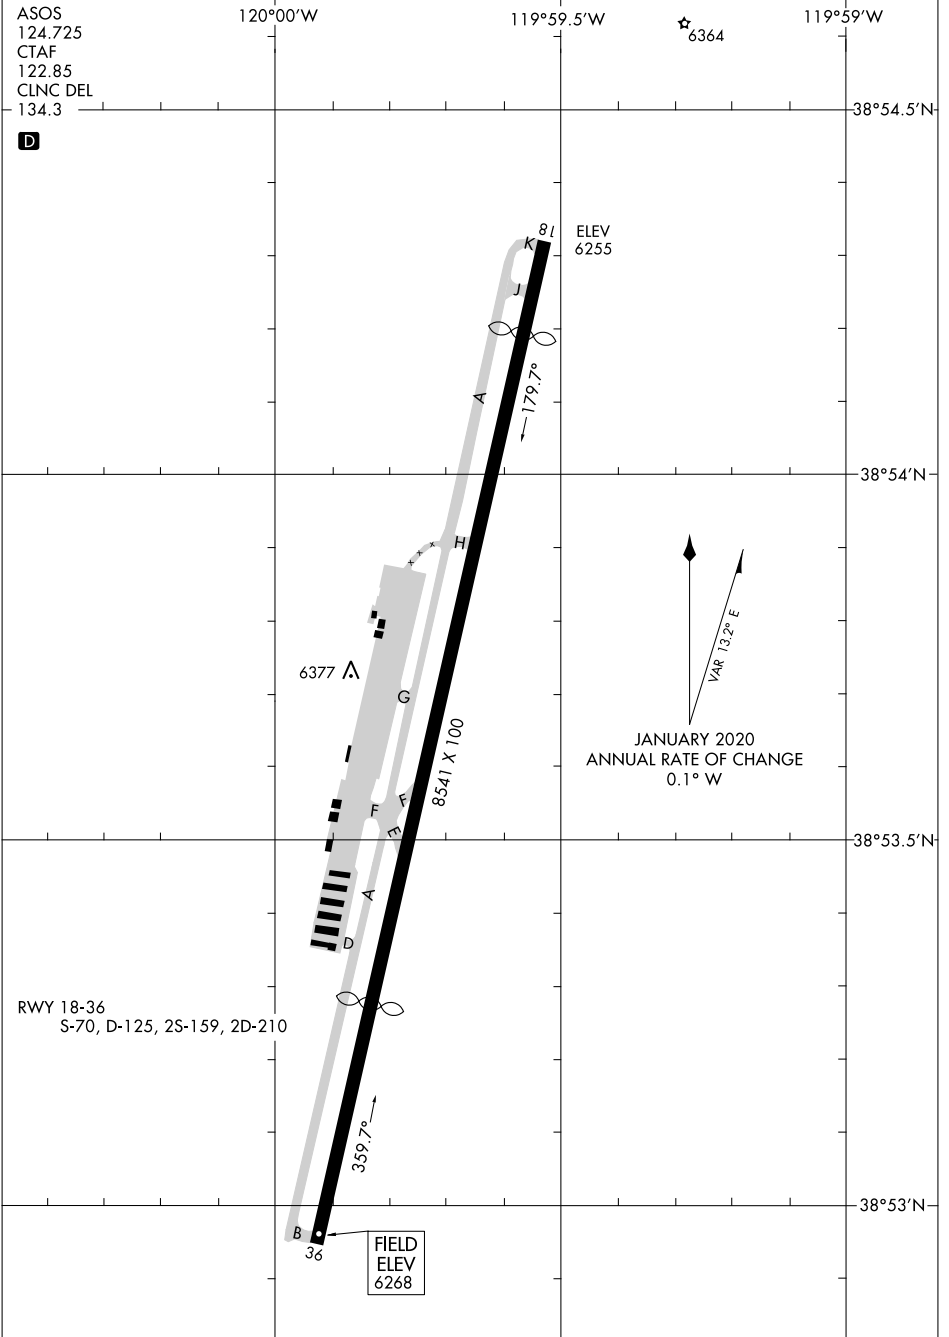

21336

# AIRPORT DIAGRAM

AL-5416 (FAA)

LAKE TAHOE (TVL)  
SOUTH LAKE TAHOE, CALIFORNIA

SW-2, 16 MAY 2024 to 13 JUN 2024

SW-2, 16 MAY 2024 to 13 JUN 2024

# AIRPORT DIAGRAM

21336

SOUTH LAKE TAHOE, CALIFORNIA  
LAKE TAHOE (TVL)