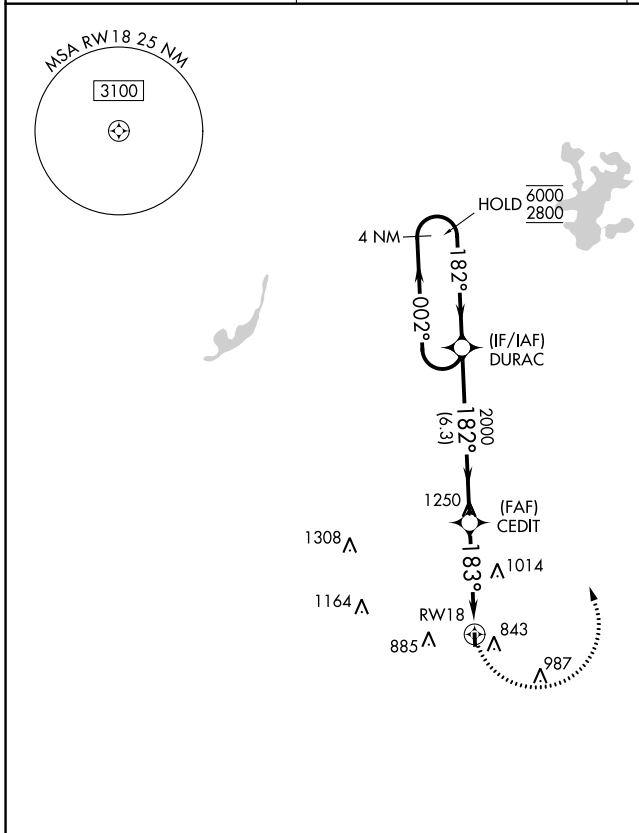

APP CRS 183°	Rwy Idg 2302
	TDZE N/A
	Apt Elev 696

RNAV (GPS)-B

CANTON-PLYMOUTH-METTETAL (1D2)

RNP APCH.

▼ Procedure NA at night. Use Willow Run altimeter setting.
▲ NA Helicopter visibility reduction below 1 SM NA.

MISSED APPROACH:
Climbing left turn to 2800
direct DURAC and hold.

YIP ASOS
127.425

DETROIT APP CON
118.95 284.0

UNICOM
122.7 (CTAF) 0

CATEGORY	A	B	C	D
C CIRCLING	1300-1 604 (700-1)		NA	

EC-1, 16 MAY 2024 to 13 JUN 2024

EC-1, 16 MAY 2024 to 13 JUN 2024