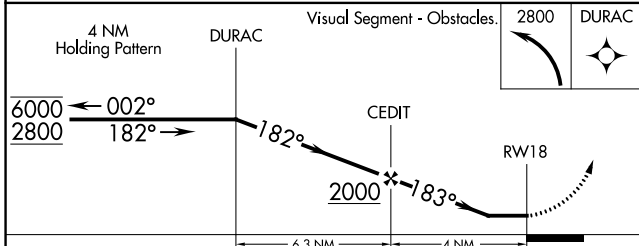

APP CRS 183°	Rwy Idg 2302
	TDZE N/A
	Apt Elev 696

RNAV (GPS)-B

CANTON-PLYMOUTH-METTETAL (1D2)

RNP APCH.

▼ Procedure NA at night. Use Willow Run altimeter setting.
▲ NA Helicopter visibility reduction below 1 SM NA.

MISSED APPROACH:
Climbing left turn to 2800
direct DURAC and hold.

YIP ASOS
127.425

DETROIT APP CON
118.95 284.0

UNICOM
122.7 (CTAF) 0

CATEGORY	A	B	C	D
C CIRCLING	1300-1 604 (700-1)		NA	

EC-1, 16 MAY 2024 to 13 JUN 2024

EC-1, 16 MAY 2024 to 13 JUN 2024