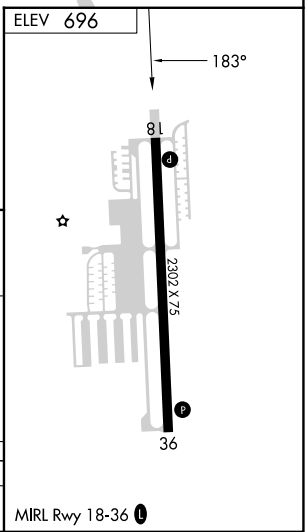

APP CRS 183°	Rwy Idg 2302
	TDZE N/A
	Apt Elev 696

RNAV (GPS)-B

CANTON-PLYMOUTH-METTETAL (1D2)

RNP APCH.

▼ Procedure NA at night. Use Willow Run altimeter setting.
▲ NA Helicopter visibility reduction below 1 SM NA.

MISSED APPROACH:
Climbing left turn to 2800
direct DURAC and hold.

YIP ASOS
127.425

DETROIT APP CON
118.95 284.0

UNICOM
122.7 (CTAF) 0

CATEGORY	A	B	C	D
C CIRCLING	1300-1 604 (700-1)		NA	

EC-1, 16 MAY 2024 to 13 JUN 2024

EC-1, 16 MAY 2024 to 13 JUN 2024